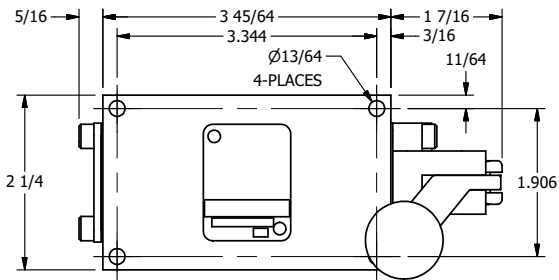

4

3

2

1

AAA
PRODUCTS
INTERNATIONAL

**AAA PRODUCTS
INTERNATIONAL**
7114 Harry Hines Blvd
Dallas, TX 75235

TITLE: 1/4" SIDE PORT, LEVER, 2 POS,
SPR RTRN, BNT LVR LFT,
RED KNOB, LOCKOUT C

DRAWING NO.:
DIM_HO2BLJLO