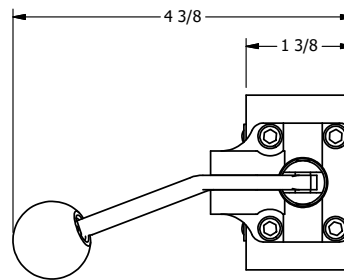

4

3

2

1

AAA
PRODUCTS
INTERNATIONAL

**AAA PRODUCTS
INTERNATIONAL**
7114 Harry Hines Blvd
Dallas, TX 75235

TITLE: 1/4" SIDE PORT, LEVER, 2 POS,
SPR RTRN, BNT LVR LFT,
RED KNOB, LOCKOUT C

DRAWING NO.:
DIM_HO2BLJLO