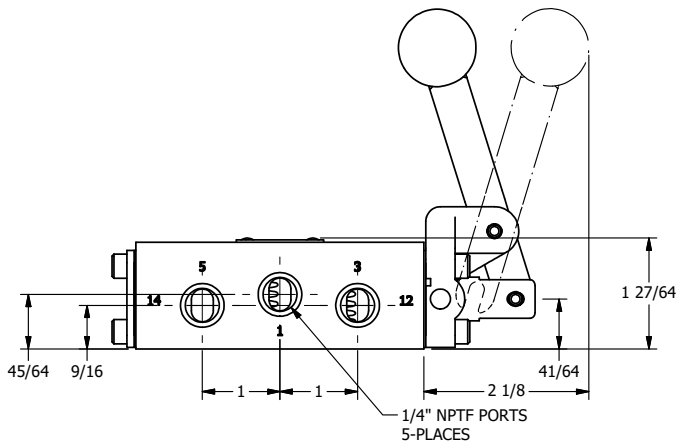

4

3

2

1

AAA
PRODUCTS
INTERNATIONAL

**AAA PRODUCTS
INTERNATIONAL**
7114 Harry Hines Blvd
Dallas, TX 75235

TITLE: 1/4" SIDE PORT, LEVER, 2 POS,
SPR RTRN, BNT LVR LFT,
RED KNOB, LOCKOUT C

DRAWING NO.:
DIM_HO2BLJLO