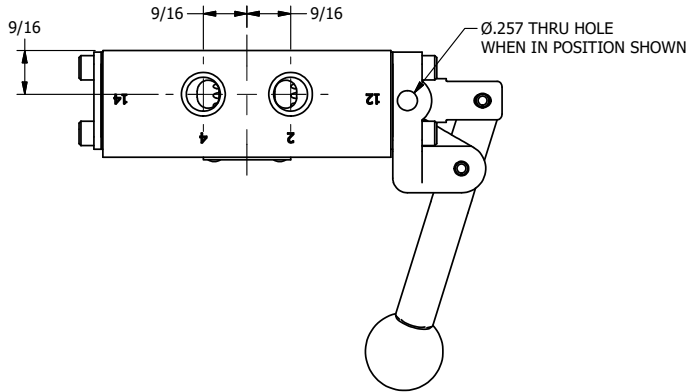

4

3

2

1

AAA
PRODUCTS
INTERNATIONAL

**AAA PRODUCTS
INTERNATIONAL**
7114 Harry Hines Blvd
Dallas, TX 75235

TITLE: 1/4" SIDE PORT, LEVER, 2 POS,
SPR RTRN, BNT LVR LFT,
RED KNOB, LOCKOUT C

DRAWING NO.:
DIM_HO2BLJLO