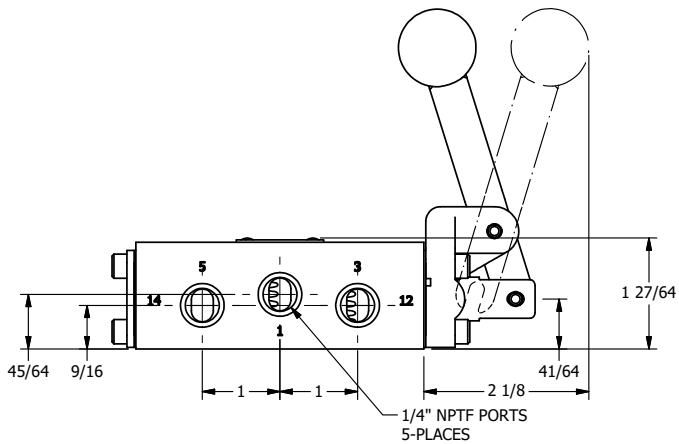

4

3

2

1

**AAA**  
PRODUCTS  
INTERNATIONAL

**AAA PRODUCTS INTERNATIONAL**  
7114 Harry Hines Blvd  
Dallas, TX 75235

TITLE: 1/4" SIDE PORT, LEVER, 2 POS,  
SPR RTRN, BNT LVR LFT,  
RED KNOB

DRAWING NO.:  
DIM\_HO2BLJ