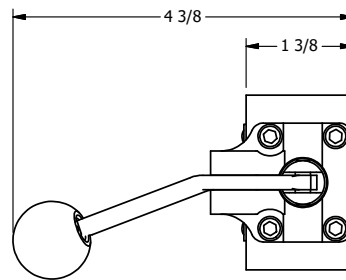

4

3

2

1

**AAA**  
PRODUCTS  
INTERNATIONAL

**AAA PRODUCTS INTERNATIONAL**  
7114 Harry Hines Blvd  
Dallas, TX 75235

TITLE: 1/4" SIDE PORT, LEVER, 2 POS,  
SPR RTRN, BNT LVR LFT,  
RED KNOB

DRAWING NO.:  
DIM\_HO2BLJ