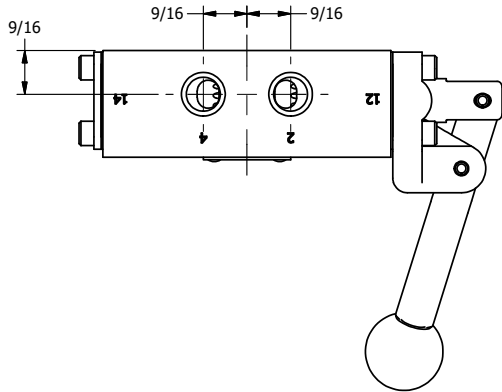

4

3

2

1

**AAA**  
PRODUCTS  
INTERNATIONAL

**AAA PRODUCTS INTERNATIONAL**  
7114 Harry Hines Blvd  
Dallas, TX 75235

TITLE: 1/4" SIDE PORT, LEVER, 2 POS,  
SPR RTRN, BNT LVR LFT,  
RED KNOB

DRAWING NO.:  
DIM\_HO2BLJ