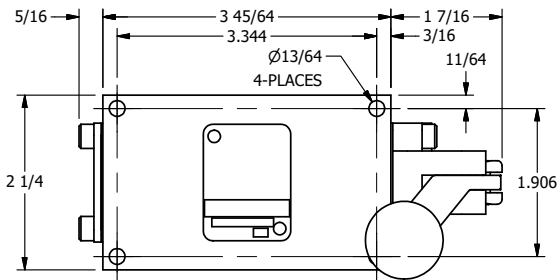

4

3

2

1

**AAA**  
PRODUCTS  
INTERNATIONAL

**AAA PRODUCTS INTERNATIONAL**  
7114 Harry Hines Blvd  
Dallas, TX 75235

TITLE: 1/4" SIDE PORT, LEVER, 2 POS,  
SPR RTRN, BNT LVR LFT,  
RED KNOB

DRAWING NO.:  
DIM\_HO2BLJ