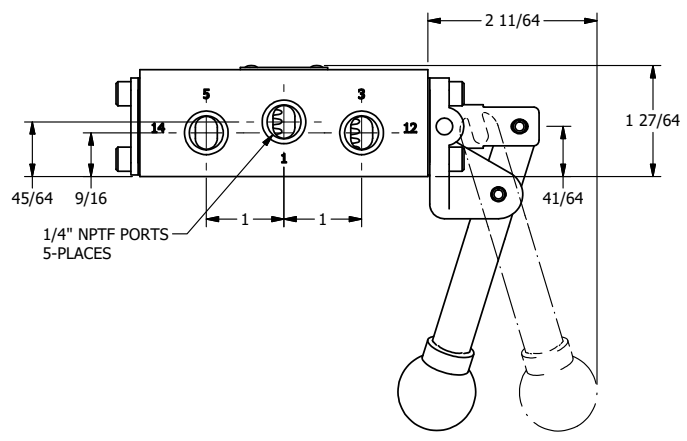

4

3

2

1

B

B

A

A

4

3

2

1

AAA
PRODUCTS
INTERNATIONAL

**AAA PRODUCTS
INTERNATIONAL**
7114 Harry Hines Blvd
Dallas, TX 75235

TITLE: 1/4" SIDE PORT, LEVER, 2 POS,
SPR RTRN, BNT LVR LFT,
HVY DTY, 180D LVR

DRAWING NO.:
DIM_HO2BLHT

THE INFORMATION CONTAINED WITHIN THIS DOCUMENT IS PROPRIETARY TO AAA PRODUCTS AND MAY NOT BE DISCLOSED WITHOUT PRIOR WRITTEN CONSENT