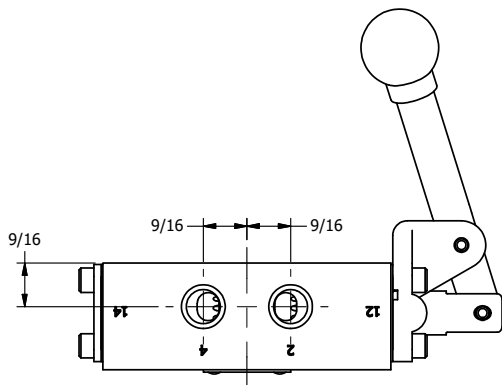

4

3

2

1

B

B

A

A

4

3

2

1

AAA
PRODUCTS
INTERNATIONAL

**AAA PRODUCTS
INTERNATIONAL**
7114 Harry Hines Blvd
Dallas, TX 75235

TITLE: 1/4" SIDE PORT, LEVER, 2 POS,
SPR RTRN, BNT LVR LFT,
HVY DTY, 180D LVR

DRAWING NO.:
DIM_HO2BLHT

THE INFORMATION CONTAINED WITHIN THIS DOCUMENT IS PROPRIETARY TO AAA PRODUCTS AND MAY NOT BE DISCLOSED WITHOUT PRIOR WRITTEN CONSENT