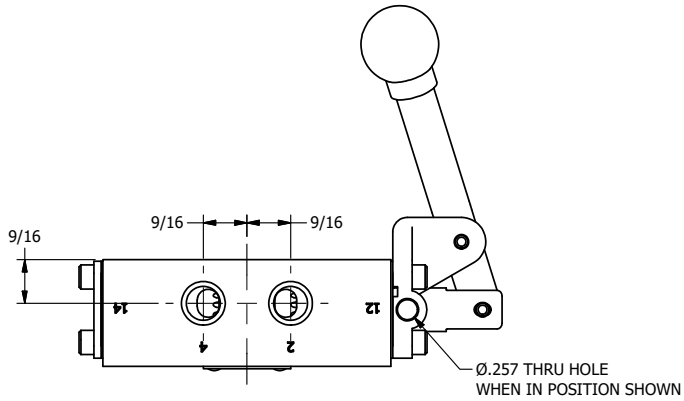

4

3

2

1

B

B

AAA
PRODUCTS
INTERNATIONAL

**AAA PRODUCTS
INTERNATIONAL**
7114 Harry Hines Blvd
Dallas, TX 75235

TITLE: 1/4" SIDE PORT, LEVER, 2 POS,
SPR RTRN, BNT LVR LFT,
HVY DTY, LOCKOUT C, 180D LVR

DRAWING NO.:
DIM_HO2BLHLOT

THE INFORMATION CONTAINED WITHIN THIS DOCUMENT IS PROPRIETARY TO AAA PRODUCTS AND MAY NOT BE DISCLOSED WITHOUT PRIOR WRITTEN CONSENT

4

3

2

1

A

A