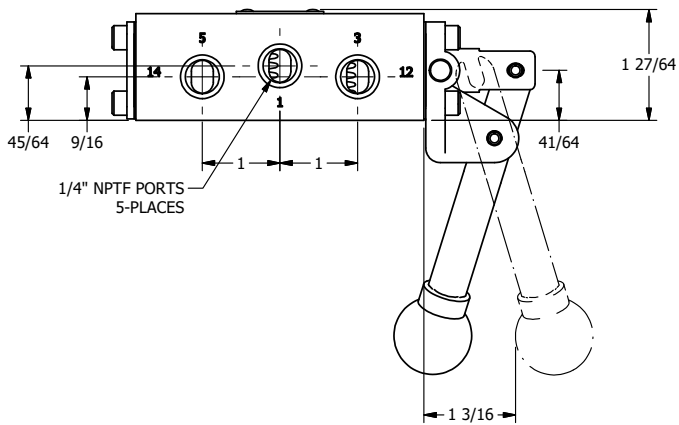

4

3

2

1

B

B

AAA
PRODUCTS
INTERNATIONAL

**AAA PRODUCTS
INTERNATIONAL**
7114 Harry Hines Blvd
Dallas, TX 75235

TITLE: 1/4" SIDE PORT, LEVER, 2 POS,
SPR RTRN, BNT LVR LFT,
HVY DTY, LOCKOUT C, 180D LVR

DRAWING NO.:
DIM_HO2BLHLOT

THE INFORMATION CONTAINED WITHIN THIS DOCUMENT IS PROPRIETARY TO AAA PRODUCTS AND MAY NOT BE DISCLOSED WITHOUT PRIOR WRITTEN CONSENT

4

3

2

1

A

A