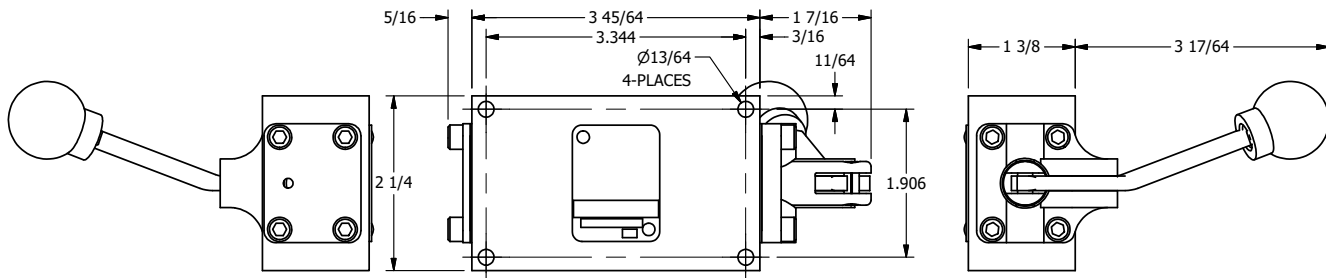

4

3

2

1

B

B

AAA
PRODUCTS
INTERNATIONAL

**AAA PRODUCTS
INTERNATIONAL**
7114 Harry Hines Blvd
Dallas, TX 75235

TITLE: 1/4" SIDE PORT, LEVER, 2 POS,
SPR RTRN, BNT LVR LFT,
HVY DTY, LOCKOUT C, 180D LVR

DRAWING NO.:
DIM_HO2BLHLOT

THE INFORMATION CONTAINED WITHIN THIS DOCUMENT IS PROPRIETARY TO AAA PRODUCTS AND MAY NOT BE DISCLOSED WITHOUT PRIOR WRITTEN CONSENT

4

3

2

1

A

A