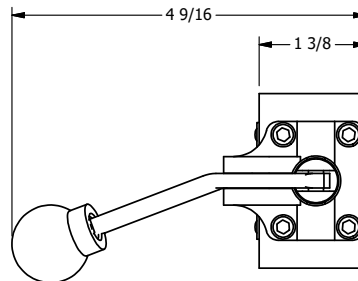

4

3

2

1

AAA
PRODUCTS
INTERNATIONAL

**AAA PRODUCTS
INTERNATIONAL**
7114 Harry Hines Blvd
Dallas, TX 75235

TITLE: 1/4" SIDE PORT, LEVER, 2 POS,
SPR RTRN, BNT LVR LFT,
HVY DTY, LOCKOUT C

DRAWING NO.:
DIM_HO2BLHLO