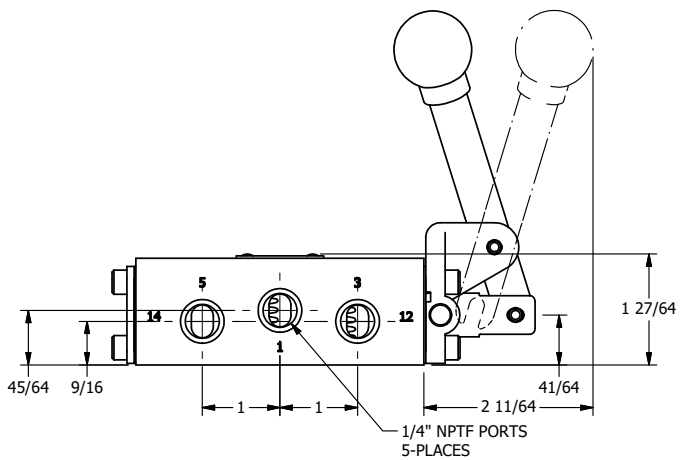

4

3

2

1

AAA
PRODUCTS
INTERNATIONAL

**AAA PRODUCTS
INTERNATIONAL**
7114 Harry Hines Blvd
Dallas, TX 75235

TITLE: 1/4" SIDE PORT, LEVER, 2 POS,
SPR RTRN, BNT LVR LFT,
HVY DTY, LOCKOUT C

DRAWING NO.:
DIM_HO2BLHLO