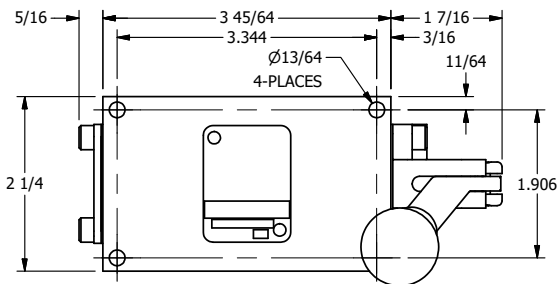

4

3

2

1

AAA
PRODUCTS
INTERNATIONAL

**AAA PRODUCTS
INTERNATIONAL**
7114 Harry Hines Blvd
Dallas, TX 75235

TITLE: 1/4" SIDE PORT, LEVER, 2 POS,
SPR RTRN, BNT LVR LFT,
HVY DTY, LOCKOUT C

DRAWING NO.:
DIM_HO2BLHLO