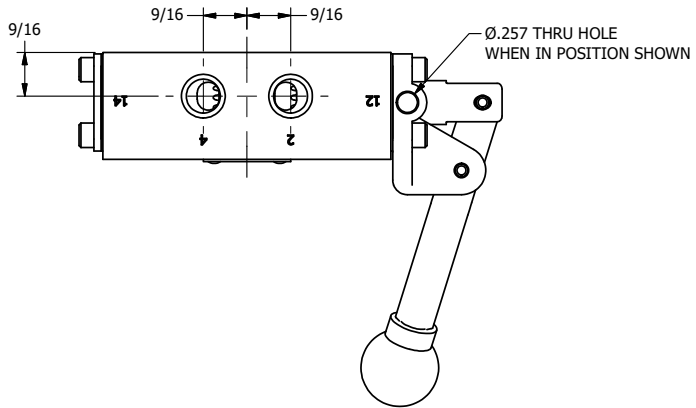

4

3

2

1

AAA
PRODUCTS
INTERNATIONAL

**AAA PRODUCTS
INTERNATIONAL**
7114 Harry Hines Blvd
Dallas, TX 75235

TITLE: 1/4" SIDE PORT, LEVER, 2 POS,
SPR RTRN, BNT LVR LFT,
HVY DTY, LOCKOUT C

DRAWING NO.:
DIM_HO2BLHLO