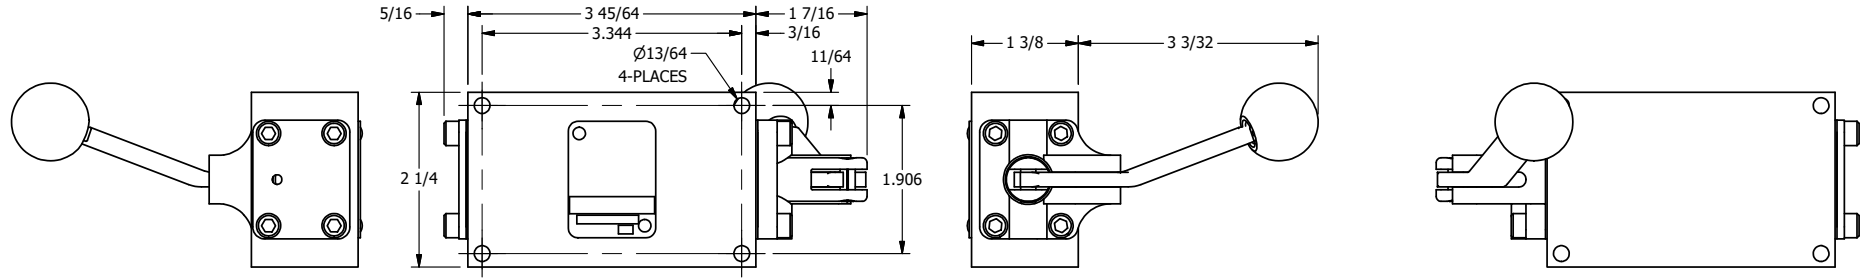

4

3

2

1

B

B

1/4" NPTF PORTS  
5-PLACES

A

A

4

3

2

1

**AAA**  
PRODUCTS  
INTERNATIONAL

**AAA PRODUCTS  
INTERNATIONAL**  
7114 Harry Hines Blvd  
Dallas, TX 75235

TITLE: 1/4" SIDE PORT, LEVER, 2 POS,  
SPR RTRN, BNT LVR LFT,  
HVY DTY, RED KNOB, 180D LVR