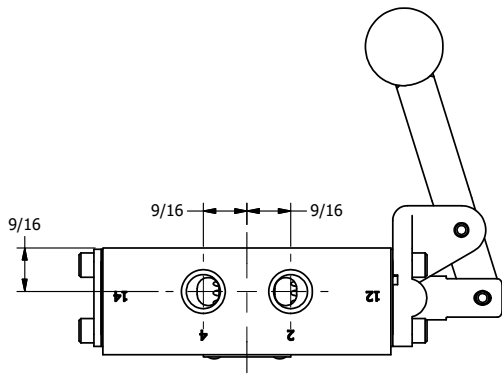

4

3

2

1

B

B

1/4" NPTF PORTS  
5-PLACES

A

A

4

3

2

1

**AAA**  
PRODUCTS  
INTERNATIONAL

**AAA PRODUCTS  
INTERNATIONAL**  
7114 Harry Hines Blvd  
Dallas, TX 75235

TITLE: 1/4" SIDE PORT, LEVER, 2 POS,  
SPR RTRN, BNT LVR LFT,  
HVY DTY, RED KNOB, 180D LVR