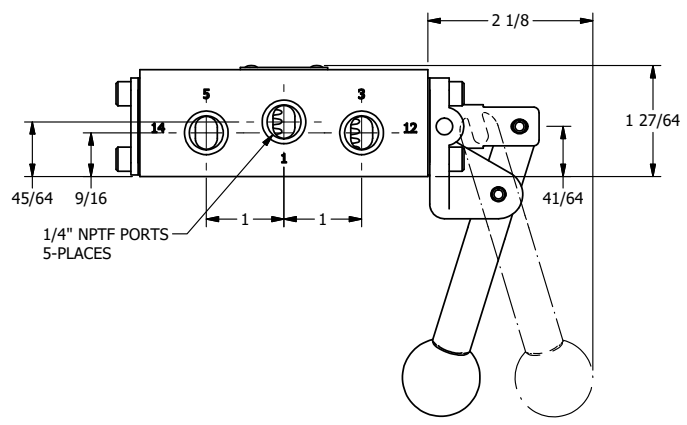

4

3

2

1

B

B

1/4" NPTF PORTS  
5-PLACES

A

A

4

3

2

1

**AAA**  
PRODUCTS  
INTERNATIONAL

**AAA PRODUCTS  
INTERNATIONAL**  
7114 Harry Hines Blvd  
Dallas, TX 75235

TITLE: 1/4" SIDE PORT, LEVER, 2 POS,  
SPR RTRN, BNT LVR LFT,  
HVY DTY, RED KNOB, 180D LVR