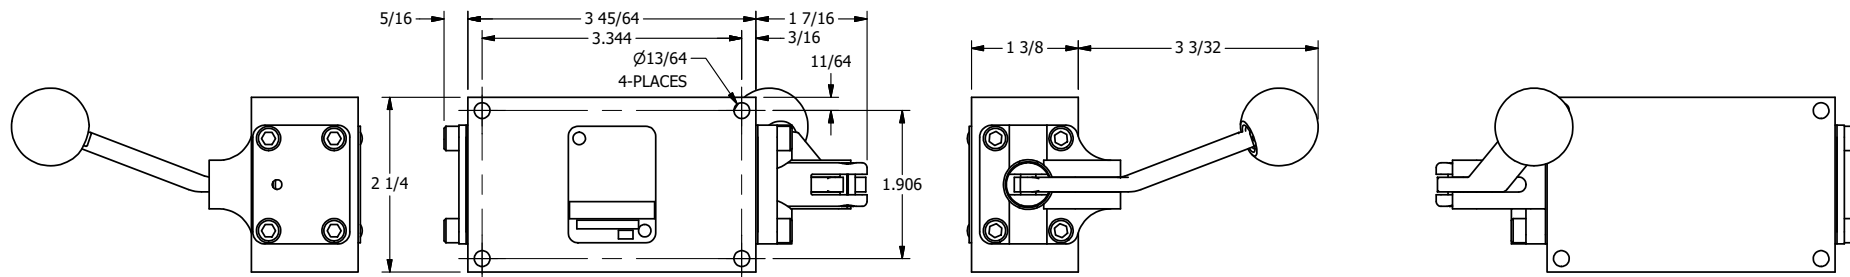

4

3

2

1

B

B

AAA
PRODUCTS
INTERNATIONAL

**AAA PRODUCTS
INTERNATIONAL**
7114 Harry Hines Blvd
Dallas, TX 75235

TITLE: 1/4" SIDE PORT, LEVER, 2 POS,
SPR RTRN, BNT LVR LFT, RED KNOB
HVY DTY, LOCKOUT C, 180D LVR

DRAWING NO.:
DIM_HO2BLHJLOT

THE INFORMATION CONTAINED WITHIN THIS DOCUMENT IS PROPRIETARY TO AAA PRODUCTS AND MAY NOT BE DISCLOSED WITHOUT PRIOR WRITTEN CONSENT

4

3

2

1

A

A