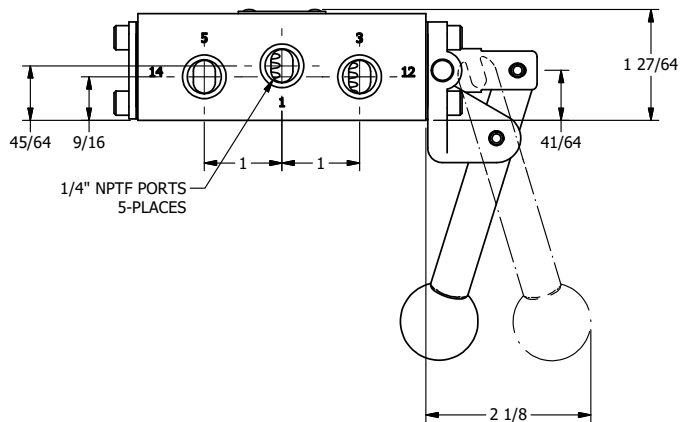

4

3

2

1

B

B

AAA
PRODUCTS
INTERNATIONAL

**AAA PRODUCTS
INTERNATIONAL**
7114 Harry Hines Blvd
Dallas, TX 75235

TITLE: 1/4" SIDE PORT, LEVER, 2 POS,
SPR RTRN, BNT LVR LFT, RED KNOB
HVY DTY, LOCKOUT C, 180D LVR

DRAWING NO.:
DIM_HO2BLHJLOT

THE INFORMATION CONTAINED WITHIN THIS DOCUMENT IS PROPRIETARY TO AAA PRODUCTS AND MAY NOT BE DISCLOSED WITHOUT PRIOR WRITTEN CONSENT

4

3

2

1

A

A