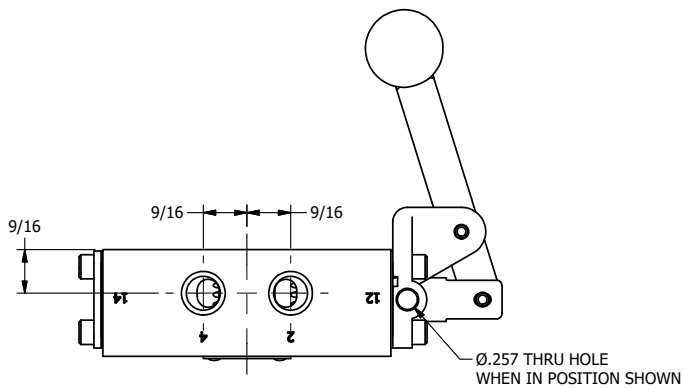

4

3

2

1

B

B

AAA
PRODUCTS
INTERNATIONAL

**AAA PRODUCTS
INTERNATIONAL**
7114 Harry Hines Blvd
Dallas, TX 75235

TITLE: 1/4" SIDE PORT, LEVER, 2 POS,
SPR RTRN, BNT LVR LFT, RED KNOB
HVY DTY, LOCKOUT C, 180D LVR

DRAWING NO.:
DIM_HO2BLHJLOT

THE INFORMATION CONTAINED WITHIN THIS DOCUMENT IS PROPRIETARY TO AAA PRODUCTS AND MAY NOT BE DISCLOSED WITHOUT PRIOR WRITTEN CONSENT

4

3

2

1

A

A