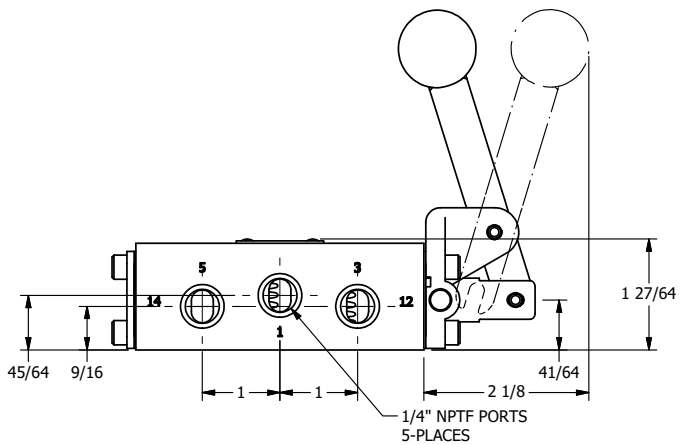

4

3

2

1

AAA
PRODUCTS
INTERNATIONAL

**AAA PRODUCTS
INTERNATIONAL**
7114 Harry Hines Blvd
Dallas, TX 75235

TITLE: 1/4" SIDE PORT, LEVER, 2 POS,
SPR RTRN, BNT LVR LFT,
HVY DTY, RED KNOB, LOCKOUT C

DRAWING NO.:
DIM_HO2BLHJLO