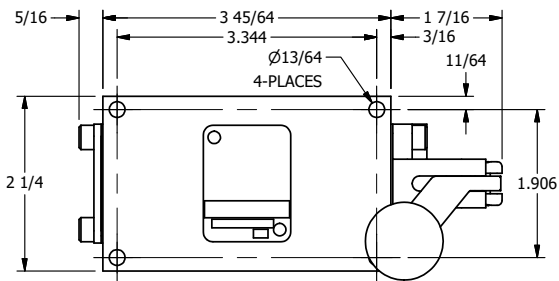

4

3

2

1

AAA
PRODUCTS
INTERNATIONAL

**AAA PRODUCTS
INTERNATIONAL**
7114 Harry Hines Blvd
Dallas, TX 75235

TITLE: 1/4" SIDE PORT, LEVER, 2 POS,
SPR RTRN, BNT LVR LFT,
HVY DTY, RED KNOB, LOCKOUT C

DRAWING NO.:
DIM_HO2BLHJLO