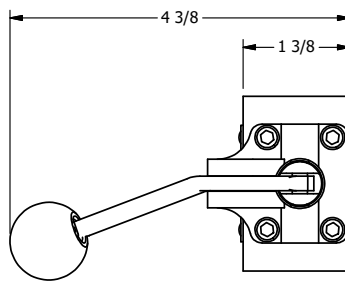

4

3

2

1

AAA
PRODUCTS
INTERNATIONAL

**AAA PRODUCTS
INTERNATIONAL**
7114 Harry Hines Blvd
Dallas, TX 75235

TITLE: 1/4" SIDE PORT, LEVER, 2 POS,
SPR RTRN, BNT LVR LFT,
HVY DTY, RED KNOB, LOCKOUT C

DRAWING NO.:
DIM_HO2BLHJLO