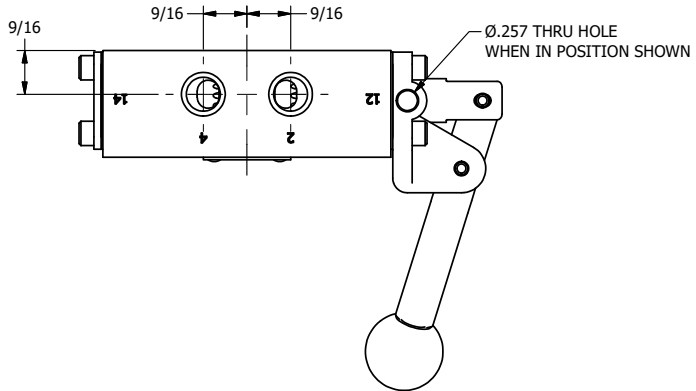

4

3

2

1

AAA
PRODUCTS
INTERNATIONAL

**AAA PRODUCTS
INTERNATIONAL**
7114 Harry Hines Blvd
Dallas, TX 75235

TITLE: 1/4" SIDE PORT, LEVER, 2 POS,
SPR RTRN, BNT LVR LFT,
HVY DTY, RED KNOB, LOCKOUT C

DRAWING NO.:
DIM_HO2BLHJLO