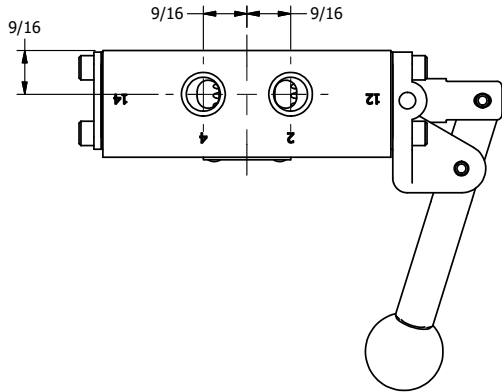

4

3

2

1

AAA
PRODUCTS
INTERNATIONAL

AAA PRODUCTS INTERNATIONAL
7114 Harry Hines Blvd
Dallas, TX 75235

TITLE: 1/4" SIDE PORT, LEVER, 2 POS,
SPR RTRN, BNT LVR LFT,
HVY DTY, RED KNOB

DRAWING NO.:
DIM_HO2BLHJ