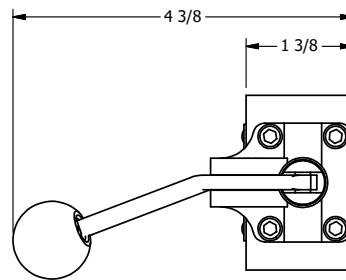

4

3

2

1

AAA
PRODUCTS
INTERNATIONAL

AAA PRODUCTS INTERNATIONAL
7114 Harry Hines Blvd
Dallas, TX 75235

TITLE: 1/4" SIDE PORT, LEVER, 2 POS,
SPR RTRN, BNT LVR LFT,
HVY DTY, RED KNOB

DRAWING NO.:
DIM_HO2BLHJ