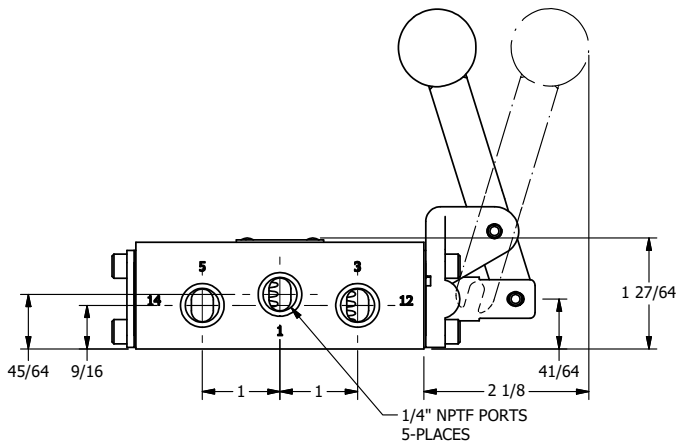

4

3

2

1

AAA
PRODUCTS
INTERNATIONAL

AAA PRODUCTS INTERNATIONAL
7114 Harry Hines Blvd
Dallas, TX 75235

TITLE: 1/4" SIDE PORT, LEVER, 2 POS,
SPR RTRN, BNT LVR LFT,
HVY DTY, RED KNOB

DRAWING NO.:
DIM_HO2BLHJ