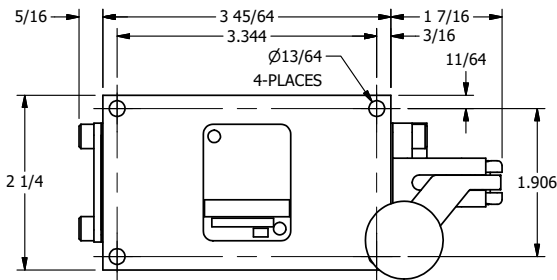

4

3

2

1

AAA
PRODUCTS
INTERNATIONAL

AAA PRODUCTS INTERNATIONAL
7114 Harry Hines Blvd
Dallas, TX 75235

TITLE: 1/4" SIDE PORT, LEVER, 2 POS,
SPR RTRN, BNT LVR LFT,
HVY DTY, RED KNOB

DRAWING NO.:
DIM_HO2BLHJ