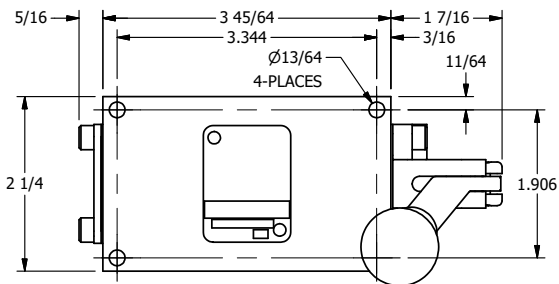

4

3

2

1

AAA
PRODUCTS
INTERNATIONAL

AAA PRODUCTS INTERNATIONAL
7114 Harry Hines Blvd
Dallas, TX 75235

TITLE: 1/4" SIDE PORT, LEVER, 2 POS,
SPR RTRN, BNT LVR LFT,
HVY DTY

DRAWING NO.:
DIM_HO2BLH