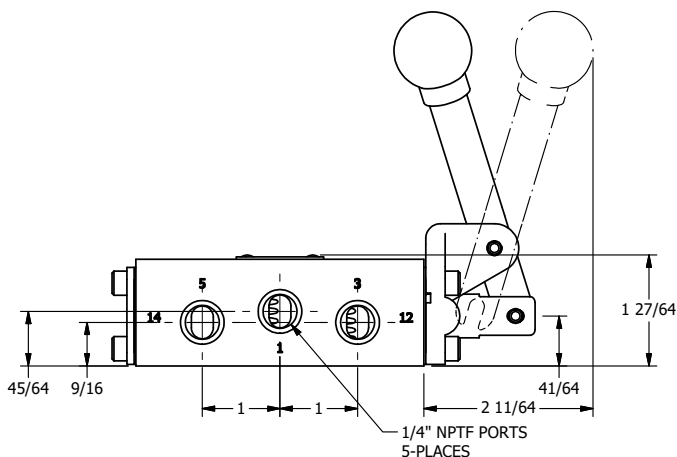

4

3

2

1

AAA
PRODUCTS
INTERNATIONAL

AAA PRODUCTS INTERNATIONAL
7114 Harry Hines Blvd
Dallas, TX 75235

TITLE: 1/4" SIDE PORT, LEVER, 2 POS,
SPR RTRN, BNT LVR LFT,
HVY DTY

DRAWING NO.:
DIM_HO2BLH