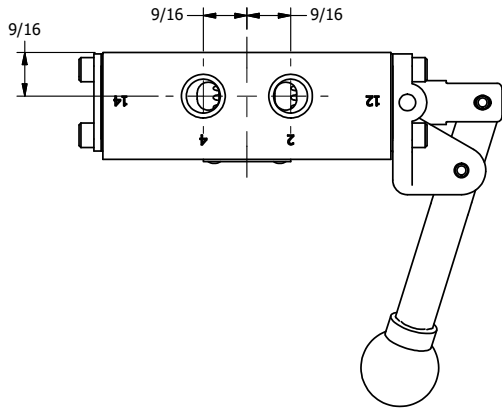

4

3

2

1

AAA
PRODUCTS
INTERNATIONAL

AAA PRODUCTS INTERNATIONAL
7114 Harry Hines Blvd
Dallas, TX 75235

TITLE: 1/4" SIDE PORT, LEVER, 2 POS,
SPR RTRN, BNT LVR LFT,
HVY DTY

DRAWING NO.:
DIM_HO2BLH