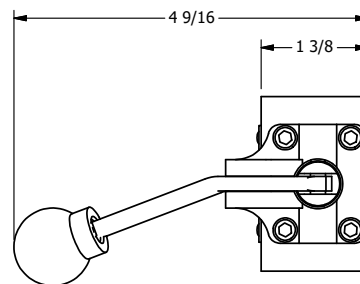

4

3

2

1

AAA
PRODUCTS
INTERNATIONAL

AAA PRODUCTS INTERNATIONAL
7114 Harry Hines Blvd
Dallas, TX 75235

TITLE: 1/4" SIDE PORT, LEVER, 2 POS,
SPR RTRN, BNT LVR LFT,
HVY DTY

DRAWING NO.:
DIM_HO2BLH