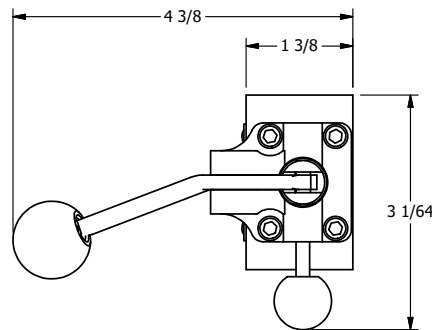

4

3

2

1

AAA
PRODUCTS
INTERNATIONAL

**AAA PRODUCTS
INTERNATIONAL**
7114 Harry Hines Blvd
Dallas, TX 75235

TITLE: 1/4" SIDE PORT, LEVER, 2 POS,
SPRING RTRN, PINLOCK A & C,
BNT LVR LFT, RED KNOB

DRAWING NO.:
DIM_HO2BLEJ