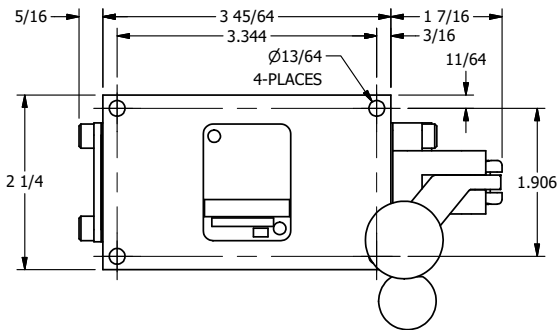

4

3

2

1

AAA
PRODUCTS
INTERNATIONAL

**AAA PRODUCTS
INTERNATIONAL**
7114 Harry Hines Blvd
Dallas, TX 75235

TITLE: 1/4" SIDE PORT, LEVER, 2 POS,
SPRING RTRN, PINLOCK A & C,
BNT LVR LFT, RED KNOB

DRAWING NO.:
DIM_HO2BLEJ