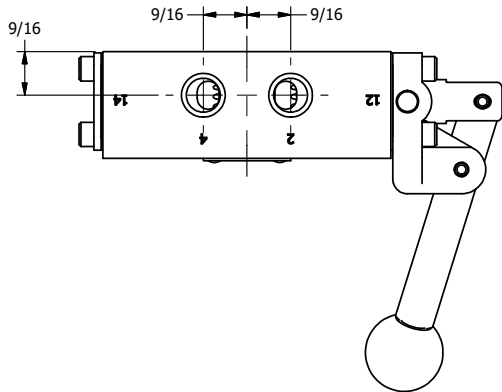

4

3

2

1

AAA
PRODUCTS
INTERNATIONAL

**AAA PRODUCTS
INTERNATIONAL**
7114 Harry Hines Blvd
Dallas, TX 75235

TITLE: 1/4" SIDE PORT, LEVER, 2 POS,
SPRING RTRN, PINLOCK A & C,
BNT LVR LFT, RED KNOB

DRAWING NO.:
DIM_HO2BLEJ