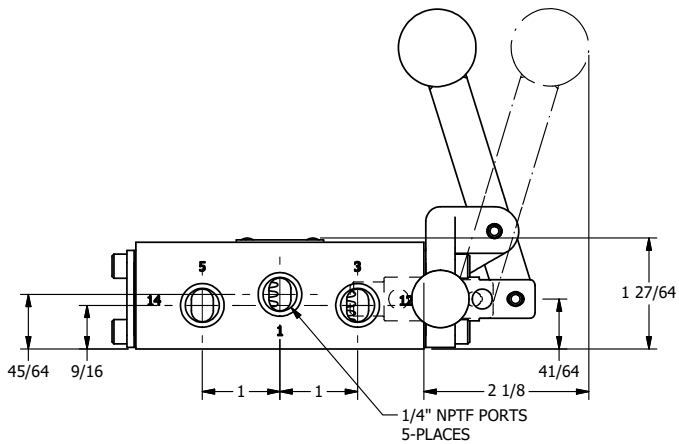

4

3

2

1

AAA
PRODUCTS
INTERNATIONAL

**AAA PRODUCTS
INTERNATIONAL**
7114 Harry Hines Blvd
Dallas, TX 75235

TITLE: 1/4" SIDE PORT, LEVER, 2 POS,
SPRING RTRN, PINLOCK A & C,
BNT LVR LFT, RED KNOB

DRAWING NO.:
DIM_HO2BLEJ