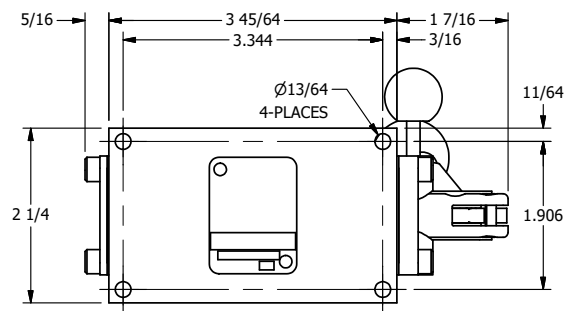

AAA
PRODUCTS
INTERNATIONAL

AAA PRODUCTS INTERNATIONAL
7114 Harry Hines Blvd
Dallas, TX 75235

TITLE: 1/4" SIDE PORT, LEVER, 2 POS,
SPR RTRN, BNT LVR LFT, RED KNOB
PIN LOCK A & C, HVY DTY, 180D LVR

DRAWING NO.:
DIM_H02BLEHJT