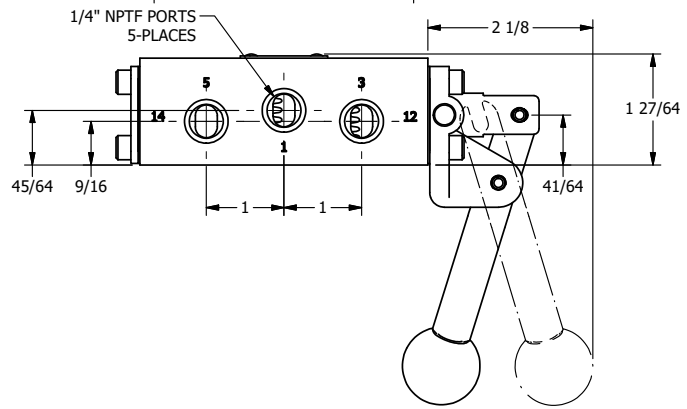

AAA
PRODUCTS
INTERNATIONAL

AAA PRODUCTS INTERNATIONAL
7114 Harry Hines Blvd
Dallas, TX 75235

TITLE: 1/4" SIDE PORT, LEVER, 2 POS,
SPR RTRN, BNT LVR LFT, RED KNOB
PIN LOCK A & C, HVY DTY, 180D LVR

DRAWING NO.:
DIM_H02BLEHJT