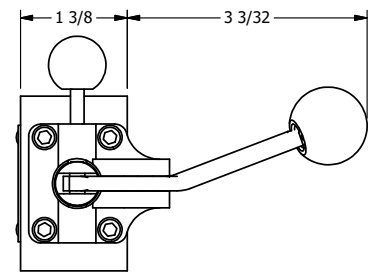

AAA
PRODUCTS
INTERNATIONAL

AAA PRODUCTS INTERNATIONAL
7114 Harry Hines Blvd
Dallas, TX 75235

TITLE: 1/4" SIDE PORT, LEVER, 2 POS,
SPR RTRN, BNT LVR LFT, RED KNOB
PIN LOCK A & C, HVY DTY, 180D LVR

DRAWING NO.:
DIM_H02BLEHJT