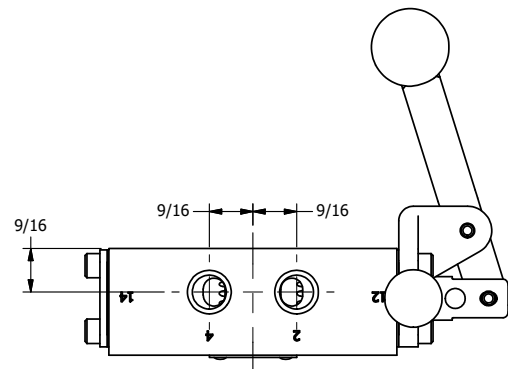

AAA
PRODUCTS
INTERNATIONAL

AAA PRODUCTS INTERNATIONAL
7114 Harry Hines Blvd
Dallas, TX 75235

TITLE: 1/4" SIDE PORT, LEVER, 2 POS,
SPR RTRN, BNT LVR LFT, RED KNOB
PIN LOCK A & C, HVY DTY, 180D LVR

DRAWING NO.:
DIM_H02BLEHJT