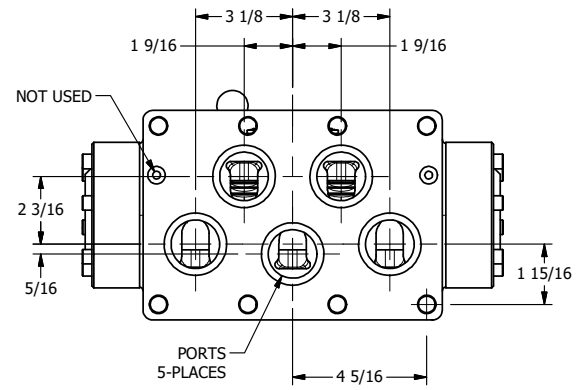

4

3

2

1

B

B

3 1/16

A

A

7 1/64

5 17/32

AAA
PRODUCTS
INTERNATIONAL

**AAA PRODUCTS
INTERNATIONAL**
7114 Harry Hines Blvd
Dallas, TX 75235

TITLE: 2" SUBPLATE, LEVER, 2 POS,
SPRING RTRN, 90D LEVER,
EXTERNAL PILOT

DRAWING NO.:
DIM_HO16PRZ