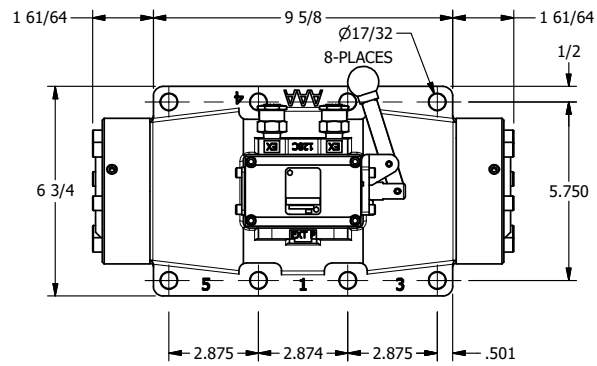

4

3

2

1

B

B

3 1/16

A

A

7 1/64

5 17/32

AAA
PRODUCTS
INTERNATIONAL

**AAA PRODUCTS
INTERNATIONAL**
7114 Harry Hines Blvd
Dallas, TX 75235

TITLE: 2" SUBPLATE, LEVER, 2 POS,
SPRING RTRN, 90D LEVER,
EXTERNAL PILOT

DRAWING NO.:
DIM_HO16PRZ