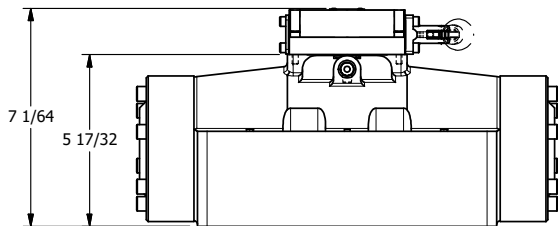

4

3

2

1

B

B

3 1/16

A

A

7 1/64

5 17/32

AAA
PRODUCTS
INTERNATIONAL

**AAA PRODUCTS
INTERNATIONAL**
7114 Harry Hines Blvd
Dallas, TX 75235

TITLE: 2" SUBPLATE, LEVER, 2 POS,
SPRING RTRN, 90D LEVER,
EXTERNAL PILOT

DRAWING NO.:
DIM_HO16PRZ