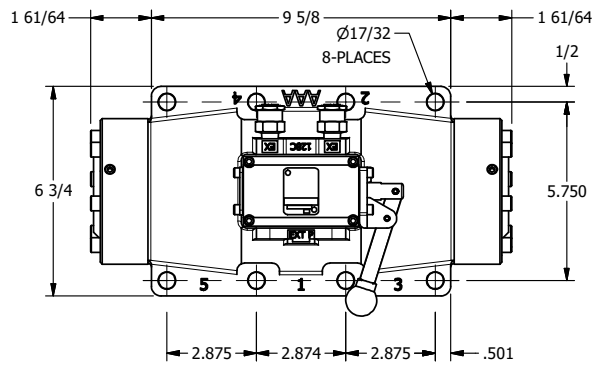

4

3

2

1

B

B

A

A

TITLE: 2" SUBPLATE, LEVER, 2 POS,
SPRING RTRN, 270D LEVER,
EXTERNAL PILOT

DRAWING NO.:
DIM_HO16PRTZ

THE INFORMATION CONTAINED WITHIN THIS DOCUMENT IS PROPRIETARY TO AAA PRODUCTS AND MAY NOT BE DISCLOSED WITHOUT PRIOR WRITTEN CONSENT