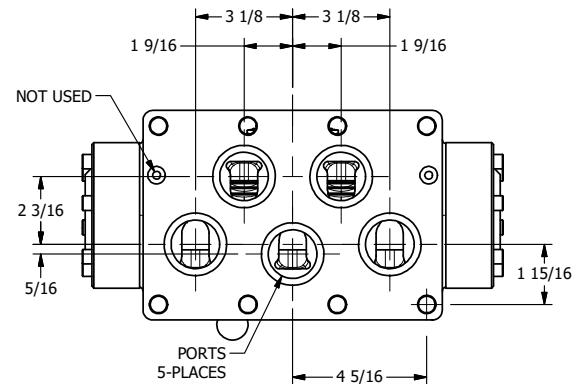

4

3

2

1

B

B

A

A

4

3

2

1

A

A

AAA
PRODUCTS
INTERNATIONAL

**AAA PRODUCTS
INTERNATIONAL**
7114 Harry Hines Blvd
Dallas, TX 75235

TITLE: 2" SUBPLATE, LEVER, 2 POS,
SPRING RTRN, 270D LEVER,
EXTERNAL PILOT

DRAWING NO.:
DIM_HO16PRTZ

THE INFORMATION CONTAINED WITHIN THIS DOCUMENT IS PROPRIETARY TO AAA PRODUCTS AND MAY NOT BE DISCLOSED WITHOUT PRIOR WRITTEN CONSENT