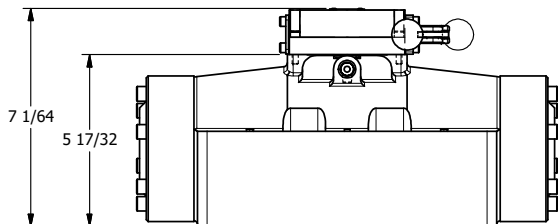

4

3

2

1

B

B

A

A

TITLE: 2" SUBPLATE, LEVER, 2 POS,
SPRING RTRN, 270D LEVER,
EXTERNAL PILOT

DRAWING NO.:
DIM_HO16PRTZ

THE INFORMATION CONTAINED WITHIN THIS DOCUMENT IS PROPRIETARY TO AAA PRODUCTS AND MAY NOT BE DISCLOSED WITHOUT PRIOR WRITTEN CONSENT