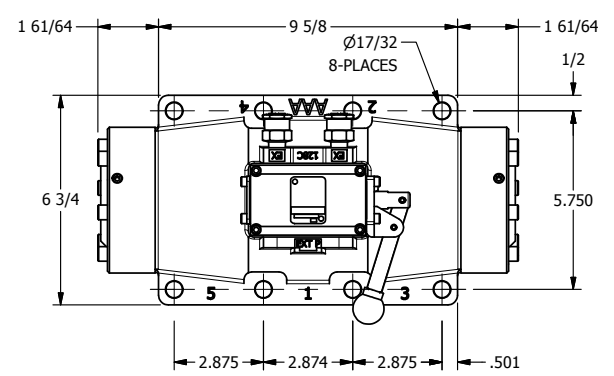

4

3

2

1

B

B

A

A

AAA
PRODUCTS
INTERNATIONAL

**AAA PRODUCTS
INTERNATIONAL**
7114 Harry Hines Blvd
Dallas, TX 75235

TITLE: 2" SUBPLATE, LEVER, 2 POS,
SPRING RTRN, 270D LEVER

DRAWING NO.:
DIM_HO16PRT

4

3

2

1