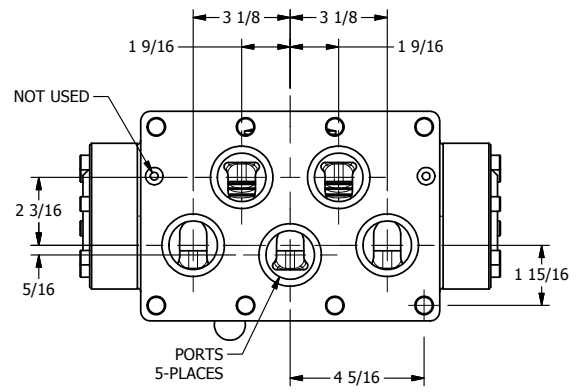

4

3

2

1

B

B

A

A

AAA
PRODUCTS
INTERNATIONAL

**AAA PRODUCTS
INTERNATIONAL**
7114 Harry Hines Blvd
Dallas, TX 75235

TITLE: 2" SUBPLATE, LEVER, 2 POS,
SPRING RTRN, 270D LEVER

DRAWING NO.:
DIM_HO16PRT

4

3

2

1