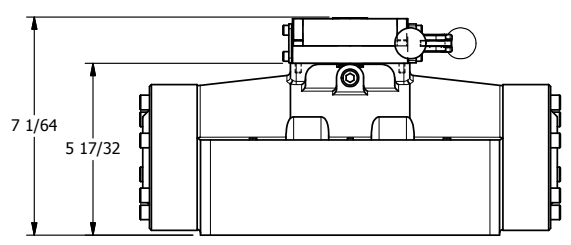

AAA
PRODUCTS
INTERNATIONAL

**AAA PRODUCTS
INTERNATIONAL**
7114 Harry Hines Blvd
Dallas, TX 75235

TITLE: 2" SUBPLATE, LEVER, 2 POS,
SPRING RTRN, 270D LEVER

DRAWING NO.:
DIM_HO16PRT

4

3

2

1