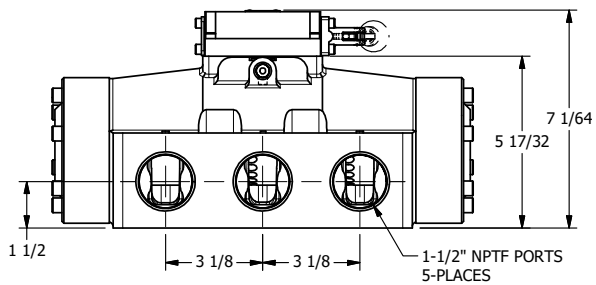

4

3

2

1

AAA
PRODUCTS
INTERNATIONAL

**AAA PRODUCTS
INTERNATIONAL**
7114 Harry Hines Blvd
Dallas, TX 75235

TITLE: 1-1/2" SIDE PORT, LEVER, 2 POS,
SPRING RTRN, 90D LEVER,
EXTERNAL PILOT

DRAWING NO.:
DIM_HO12RZ