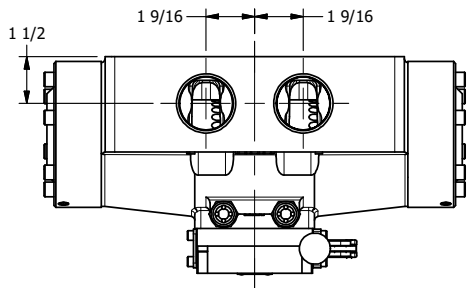

4

3

2

1

AAA
PRODUCTS
INTERNATIONAL

**AAA PRODUCTS
INTERNATIONAL**
7114 Harry Hines Blvd
Dallas, TX 75235

TITLE: 1-1/2" SIDE PORT, LEVER, 2 POS,
SPRING RTRN, 90D LEVER,
EXTERNAL PILOT

DRAWING NO.:
DIM_HO12RZ