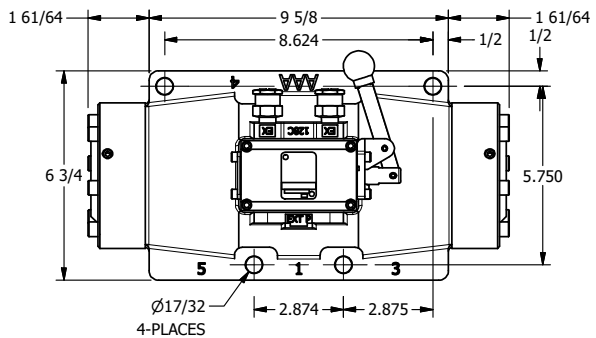

4

3

2

1

AAA
PRODUCTS
INTERNATIONAL

**AAA PRODUCTS
INTERNATIONAL**
7114 Harry Hines Blvd
Dallas, TX 75235

TITLE: 1-1/2" SIDE PORT, LEVER, 2 POS,
SPRING RTRN, 90D LEVER,
EXTERNAL PILOT

DRAWING NO.:
DIM_HO12RZ