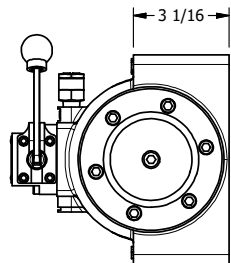

4

3

2

1

AAA
PRODUCTS
INTERNATIONAL

**AAA PRODUCTS
INTERNATIONAL**
7114 Harry Hines Blvd
Dallas, TX 75235

TITLE: 1-1/2" SIDE PORT, LEVER, 2 POS,
SPRING RTRN, 90D LEVER,
EXTERNAL PILOT

DRAWING NO.:
DIM_HO12RZ