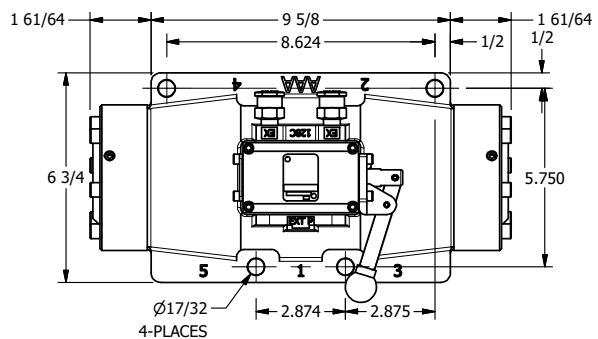

4

3

2

1

**AAA**  
PRODUCTS  
INTERNATIONAL

**AAA PRODUCTS  
INTERNATIONAL**  
7114 Harry Hines Blvd  
Dallas, TX 75235

TITLE: 1-1/2" SIDE PORT, LEVER, 2 POS,  
SPRING RTRN, 270D LEVER,  
EXTERNAL PILOT

DRAWING NO.:  
DIM\_HO12RTZ