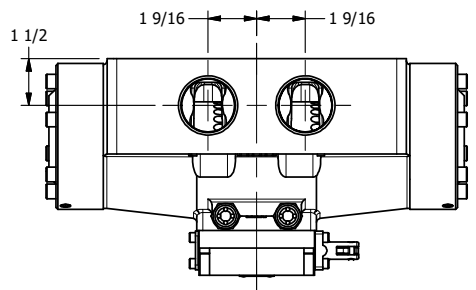

4

3

2

1

**AAA**  
PRODUCTS  
INTERNATIONAL

**AAA PRODUCTS  
INTERNATIONAL**  
7114 Harry Hines Blvd  
Dallas, TX 75235

TITLE: 1-1/2" SIDE PORT, LEVER, 2 POS,  
SPRING RTRN, 270D LEVER,  
EXTERNAL PILOT

DRAWING NO.:  
DIM\_HO12RTZ