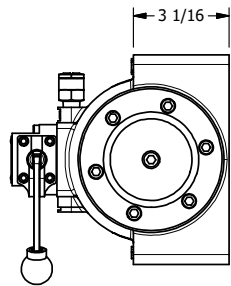

4

3

2

1

**AAA**  
PRODUCTS  
INTERNATIONAL

**AAA PRODUCTS  
INTERNATIONAL**  
7114 Harry Hines Blvd  
Dallas, TX 75235

TITLE: 1-1/2" SIDE PORT, LEVER, 2 POS,  
SPRING RTRN, 270D LEVER,  
EXTERNAL PILOT

DRAWING NO.:  
DIM\_HO12RTZ