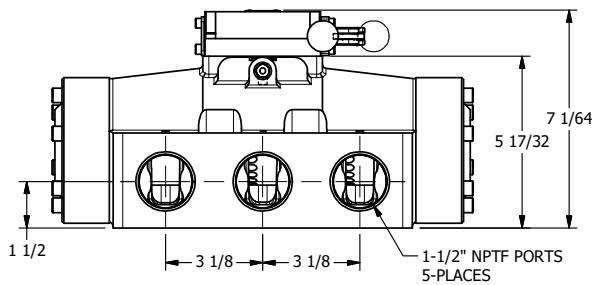

4

3

2

1

**AAA**  
PRODUCTS  
INTERNATIONAL

**AAA PRODUCTS  
INTERNATIONAL**  
7114 Harry Hines Blvd  
Dallas, TX 75235

TITLE: 1-1/2" SIDE PORT, LEVER, 2 POS,  
SPRING RTRN, 270D LEVER,  
EXTERNAL PILOT

DRAWING NO.:  
DIM\_HO12RTZ