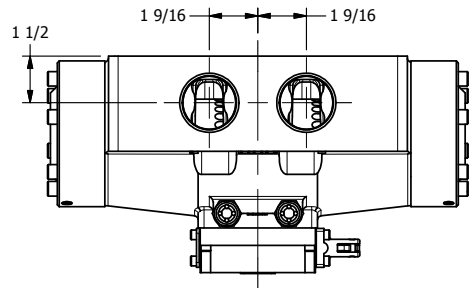

4

3

2

1

AAA
PRODUCTS
INTERNATIONAL

**AAA PRODUCTS
INTERNATIONAL**
7114 Harry Hines Blvd
Dallas, TX 75235

TITLE: 1-1/2" SIDE PORT, LEVER, 2 POS,
SPRING RTRN, 270D LEVER

DRAWING NO.:
DIM_HO12RT