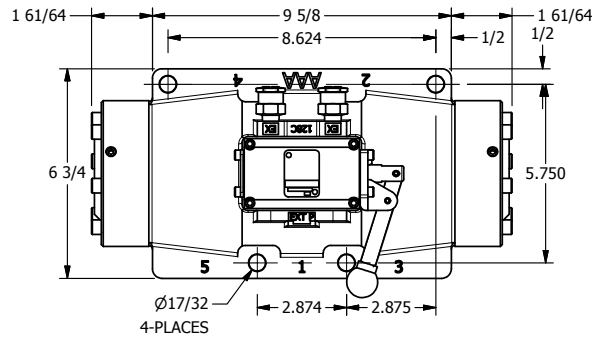

4

3

2

1

AAA
PRODUCTS
INTERNATIONAL

**AAA PRODUCTS
INTERNATIONAL**
7114 Harry Hines Blvd
Dallas, TX 75235

TITLE: 1-1/2" SIDE PORT, LEVER, 2 POS,
SPRING RTRN, 270D LEVER

DRAWING NO.:
DIM_HO12RT