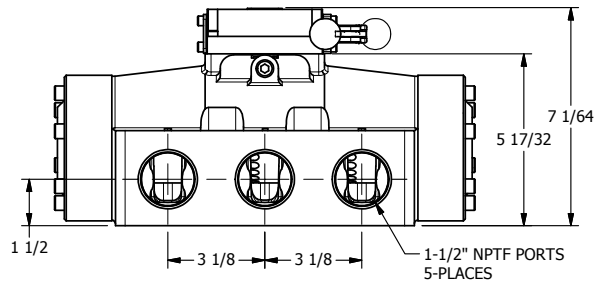

4

3

2

1

AAA
PRODUCTS
INTERNATIONAL

**AAA PRODUCTS
INTERNATIONAL**
7114 Harry Hines Blvd
Dallas, TX 75235

TITLE: 1-1/2" SIDE PORT, LEVER, 2 POS,
SPRING RTRN, 270D LEVER

DRAWING NO.:
DIM_HO12RT