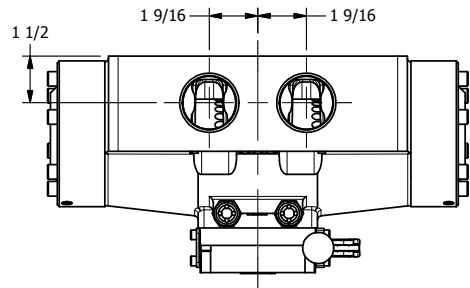

4

3

2

1

AAA
PRODUCTS
INTERNATIONAL

**AAA PRODUCTS
INTERNATIONAL**
7114 Harry Hines Blvd
Dallas, TX 75235

TITLE: 1-1/2" SIDE PORT, LEVER, 2 POS,
SPRING RTRN, 90D LEVER

DRAWING NO.:
DIM_HO12R