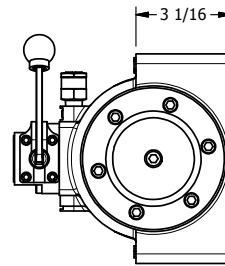

4

3

2

1

AAA
PRODUCTS
INTERNATIONAL

**AAA PRODUCTS
INTERNATIONAL**
7114 Harry Hines Blvd
Dallas, TX 75235

TITLE: 1-1/2" SIDE PORT, LEVER, 2 POS,
SPRING RTRN, 90D LEVER

DRAWING NO.:
DIM_HO12R