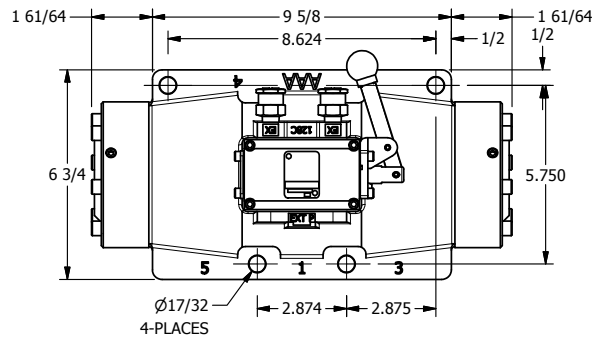

4

3

2

1

AAA
PRODUCTS
INTERNATIONAL

**AAA PRODUCTS
INTERNATIONAL**
7114 Harry Hines Blvd
Dallas, TX 75235

TITLE: 1-1/2" SIDE PORT, LEVER, 2 POS,
SPRING RTRN, 90D LEVER

DRAWING NO.:
DIM_HO12R