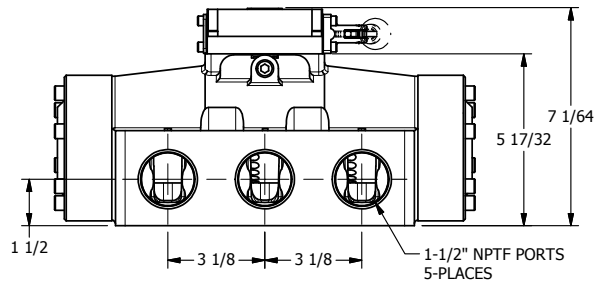

4

3

2

1

AAA
PRODUCTS
INTERNATIONAL

**AAA PRODUCTS
INTERNATIONAL**
7114 Harry Hines Blvd
Dallas, TX 75235

TITLE: 1-1/2" SIDE PORT, LEVER, 2 POS,
SPRING RTRN, 90D LEVER

DRAWING NO.:
DIM_HO12R