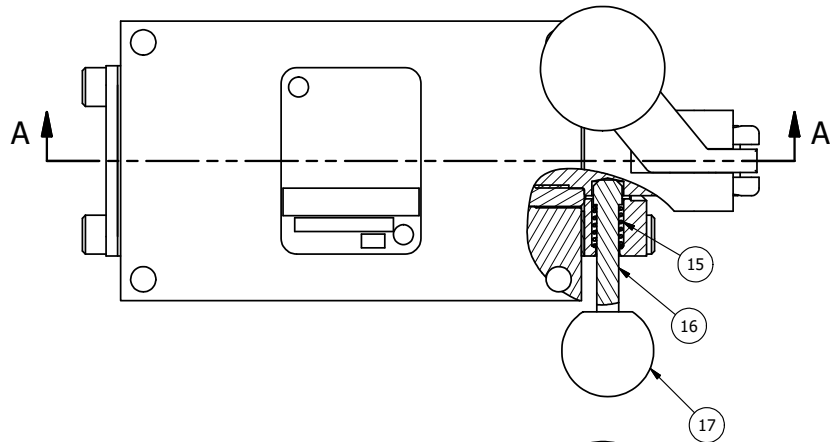

4 | 3 | 2 | 1

POSITION GASKET ON END OF VALVE SO MOUNTING HOLES ALIGN BOTH ENDS (SIDE 'A' SHOWN)

NOTES:
1) ALWAYS GIVE VALVE MODEL, AND PART NUMBER WHEN ORDERING PARTS.