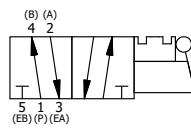

4 | 3 | 2 | 1

THE INFORMATION CONTAINED WITHIN THIS DOCUMENT IS PROPRIETARY TO AAA PRODUCTS AND MAY NOT BE DISCLOSED WITHOUT PRIOR WRITTEN CONSENT