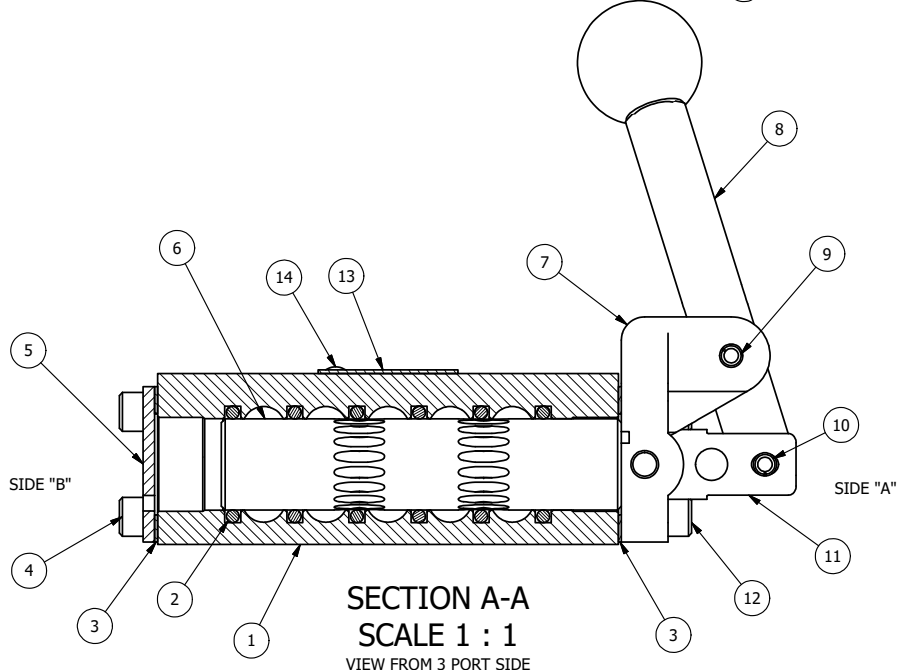

SECTION A-A
SCALE 1 : 1
VIEW FROM 3 PORT SIDE

17	1	V-175	KNOB, BLACK, (BRASS 10-32 INSERT), 3/4 DIA BALL, PIN LOCK
16	1	V-315-SS	PIN, PIN LOCK, 303 STAINLESS, 1/4" & 3/8" VALVE
15	1	BBSS-1	SPRING - BUTTON BLEEDER, STAINLESS STEEL, 1/8" NPTF
14	2	V-212	SCREW, #2 X 3/16 DRIVE, TYPE U, OVAL HEAD, STAINLESS STEEL
13	1	AN-114	NAMEPLATE, BLANK, FOR VALVES WITH SPRINGS OR DETENTS
12	4	V-38	SCREW, 10-24 X 3/4, SOCKET HEAD CAP
11	1	HC3-2PL	CLEVIS - POS. A & C PINLOCKS, 1/4" & 3/8" VALVE
10	1	V-48	PIN, ROLL 3/16 X 9/16, STEEL, ZINC PLATED
9	1	V-7	PIN, ROLL 3/16 X 11/16, STEEL, FOR 1/4 THRU 1/2" HAND, FT & CAM V
8	1	HL3-521B20	HAND LEVER WITH RED KNOB, BENT 20 DEG SIDEWAYS, 1/4" & 3/8" VALVES
7	1	HE3-3PLL	END CAP, LEVER, PIN LOCK, LEFT, 380 AL, 1/4" & 3/8" VALVE
6	1	S3	SPOOL - STANDARD, 2 POS, CLSD CTR, 1/4" & 3/8" VALVE
5	1	SEC3	END CAP, 304 STAINLESS STEEL, 1/4" & 3/8" VALVE
4	4	V-37	SCREW, 10-24 X 1/2, SOCKET HEAD CAP
3	2	ECG3	GASKET - END CAP, 1/4" & 3/8" VALVE
2	6	V-39	O-RING, VITON, STD BODY, 1/4" & 3/8" VALVES
1	1	B2-2E	BODY - SOLID, PLAIN, NO PILOTS, ANODIZED, 1/4" SIDE PORT VALVE
FLG	QTY	PART NO	DESCRIPTION

LIMITS ON DIMENSIONS
UNLESS OTHERWISE SPECIFIED
2-PL DECIMAL ± .01
3-PL DECIMAL ± .005
FRACTIONAL ± 1/64
ANGULAR ± 1/2°

AAA PRODUCTS INTERNATIONAL
7114 Harry Hines Blvd
Dallas, TX 75235

DRAWN: RMckenna DATE: 5/28/2022 CHECKED: KWaite DATE: 5/28/2022
SCALE: 1 : 1 SHEET: 1 OF 1 RELEASED: HWomack DATE: 5/28/2022

TITLE: 1/4" SIDE PORT, LEVER, 2 POS, PIN LOCK A & C, LEVER RTRN, LVR BENT RGHT, RED KNOB
PART NO.: HE2BREJ
REV.:

4 | 3 | 2 | 1

THE INFORMATION CONTAINED WITHIN THIS DOCUMENT IS PROPRIETARY TO AAA PRODUCTS AND MAY NOT BE DISCLOSED WITHOUT PRIOR WRITTEN CONSENT