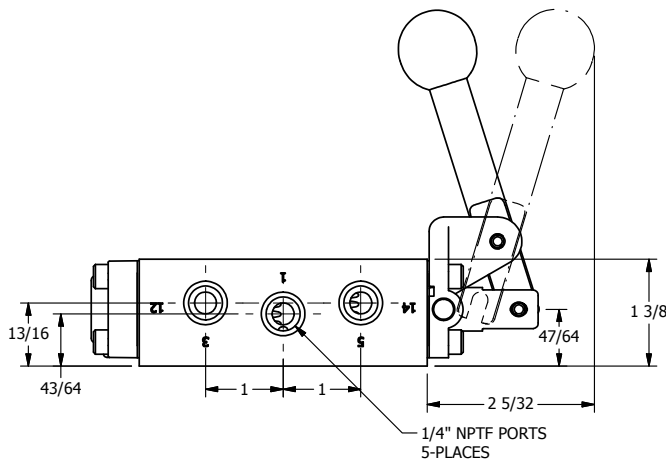

4

3

2

1

**AAA**  
PRODUCTS  
INTERNATIONAL

**AAA PRODUCTS  
INTERNATIONAL**  
7114 Harry Hines Blvd  
Dallas, TX 75235

TITLE: 1/4" NAMUR, LEVER, 2 POS,  
FRICTION POS, LEVER RTRN,  
BRASS & STAINLESS, LOCKOUT C

PART NO.:  
DIM\_ZNHE2LO

THE INFORMATION CONTAINED WITHIN THIS DOCUMENT IS PROPRIETARY TO AAA PRODUCTS AND MAY NOT BE DISCLOSED WITHOUT PRIOR WRITTEN CONSENT

4

3

2

1

B

B