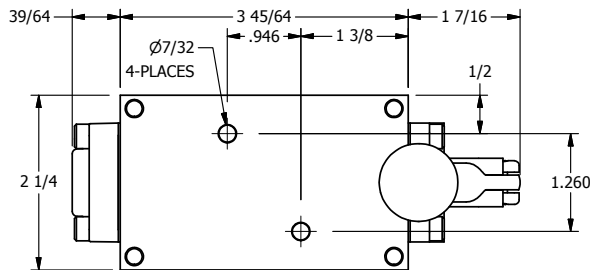

4

3

2

1

**AAA**  
PRODUCTS  
INTERNATIONAL

**AAA PRODUCTS  
INTERNATIONAL**  
7114 Harry Hines Blvd  
Dallas, TX 75235

TITLE: 1/4" NAMUR, LEVER, 2 POS,  
FRICTION POS, LEVER RTRN,  
BRASS & STAINLESS, LOCKOUT C

PART NO.:  
DIM\_ZNHE2LO

THE INFORMATION CONTAINED WITHIN THIS DOCUMENT IS PROPRIETARY TO AAA PRODUCTS AND MAY NOT BE DISCLOSED WITHOUT PRIOR WRITTEN CONSENT

4

3

2

1

B

B