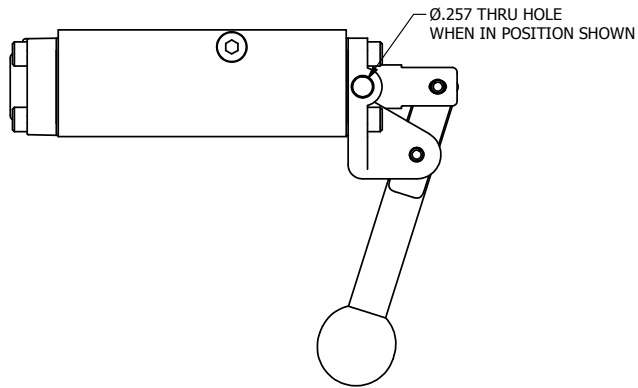

4

3

2

1

**AAA**  
PRODUCTS  
INTERNATIONAL

**AAA PRODUCTS  
INTERNATIONAL**  
7114 Harry Hines Blvd  
Dallas, TX 75235

TITLE: 1/4" NAMUR, LEVER, 2 POS,  
FRICTION POS, LEVER RTRN,  
BRASS & STAINLESS, LOCKOUT C