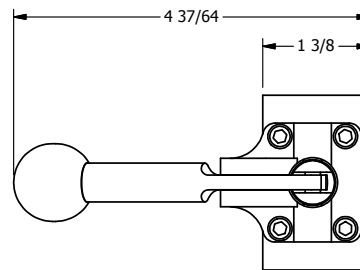

4

3

2

1

**AAA**  
PRODUCTS  
INTERNATIONAL

**AAA PRODUCTS  
INTERNATIONAL**  
7114 Harry Hines Blvd  
Dallas, TX 75235

TITLE: 1/4" NAMUR, LEVER, 2 POS,  
FRICTION POS, LEVER RTRN,  
BRASS & STAINLESS, LOCKOUT C

PART NO.:  
DIM\_ZNHE2LO

THE INFORMATION CONTAINED WITHIN THIS DOCUMENT IS PROPRIETARY TO AAA PRODUCTS AND MAY NOT BE DISCLOSED WITHOUT PRIOR WRITTEN CONSENT

4

3

2

1

B

B