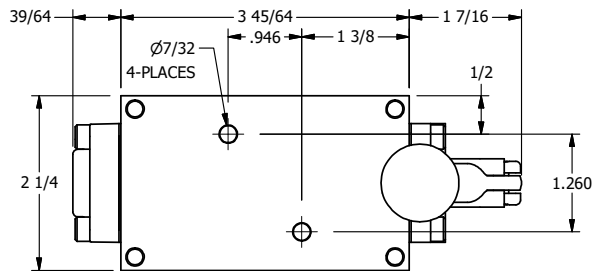

4

3

2

1

Ø.257 THRU HOLE
WHEN IN POSITION SHOWN

AAA
PRODUCTS
INTERNATIONAL
7114 Harry Hines Blvd
Dallas, TX 75235

TITLE: 1/4" NAMUR, LEVER, 2 POS,
FRICTION POS, LEVER RTRN,
BRASS & SS, RED KNOB, LOCKOUT C

DRAWING NO.:
DIM_ZNHE2JLO