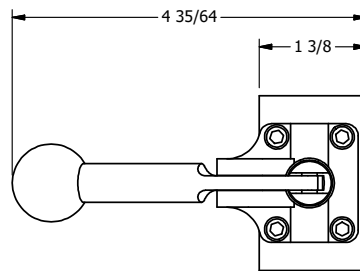

4

3

2

1

Ø.257 THRU HOLE
WHEN IN POSITION SHOWN

AAA
PRODUCTS
INTERNATIONAL
7114 Harry Hines Blvd
Dallas, TX 75235

TITLE: 1/4" NAMUR, LEVER, 2 POS,
FRICTION POS, LEVER RTRN,
BRASS & SS, RED KNOB, LOCKOUT C

DRAWING NO.:
DIM_ZNHE2JLO