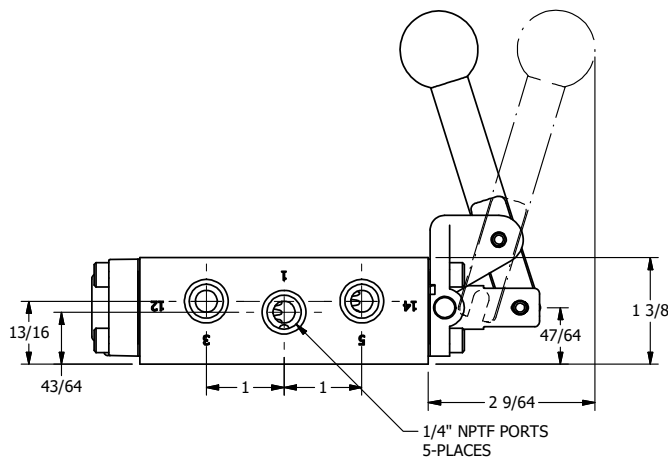

4

3

2

1

Ø.257 THRU HOLE
WHEN IN POSITION SHOWN

AAA
PRODUCTS
INTERNATIONAL
7114 Harry Hines Blvd
Dallas, TX 75235

TITLE: 1/4" NAMUR, LEVER, 2 POS,
FRICTION POS, LEVER RTRN,
BRASS & SS, RED KNOB, LOCKOUT C

DRAWING NO.:
DIM_ZNHE2JLO