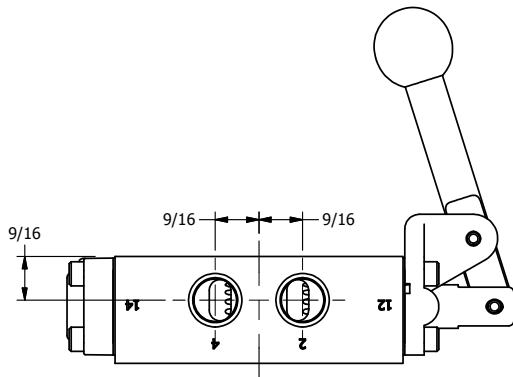

**AAA**  
PRODUCTS  
INTERNATIONAL

**AAA PRODUCTS  
INTERNATIONAL**  
7114 Harry Hines Blvd  
Dallas, TX 75235

TITLE: 3/8" SIDE PORT, LEVER, 2 POS,  
FRICTION POS, LEVER RTRN,  
BRASS & STAINLESS, 180D LEVER