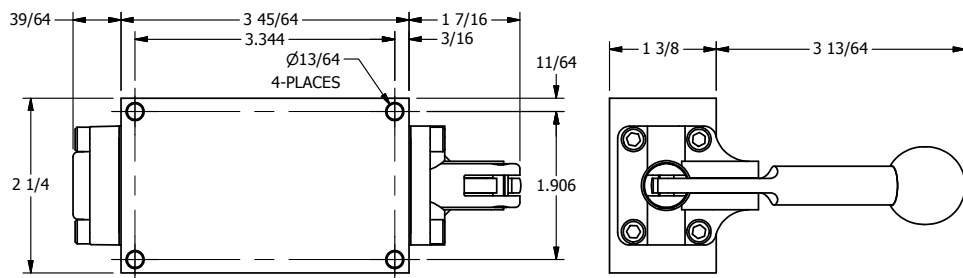

**AAA**  
PRODUCTS  
INTERNATIONAL

**AAA PRODUCTS  
INTERNATIONAL**  
7114 Harry Hines Blvd  
Dallas, TX 75235

TITLE: 3/8" SIDE PORT, LEVER, 2 POS,  
FRICTION POS, LEVER RTRN,  
BRASS & STAINLESS, 180D LEVER