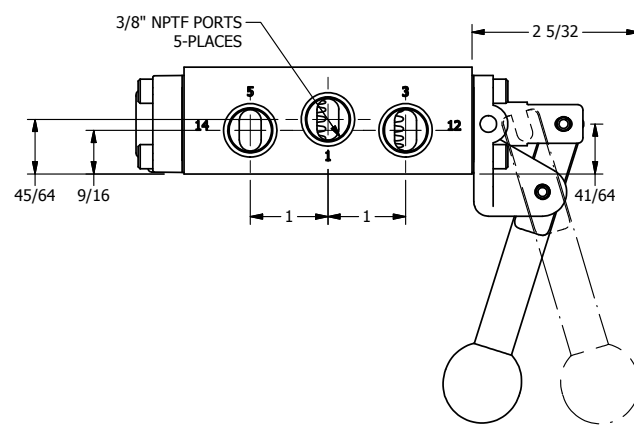

**AAA**  
PRODUCTS  
INTERNATIONAL

**AAA PRODUCTS  
INTERNATIONAL**  
7114 Harry Hines Blvd  
Dallas, TX 75235

TITLE: 3/8" SIDE PORT, LEVER, 2 POS,  
FRICTION POS, LEVER RTRN,  
BRASS & STAINLESS, 180D LEVER

DRAWING NO.:  
DIM\_ZHE3T

4

3

2

1

THE INFORMATION CONTAINED WITHIN THIS DOCUMENT IS PROPRIETARY TO AAA PRODUCTS AND MAY NOT BE DISCLOSED WITHOUT PRIOR WRITTEN CONSENT