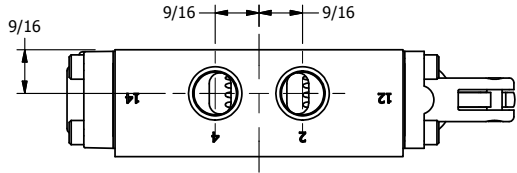

4

3

2

1

4

3

2

1

AAA PRODUCTS INTERNATIONAL
7114 Harry Hines Blvd
Dallas, TX 75235

TITLE: 3/8" SIDE PORT, LEVER, 2 POS,
FRICTION POS, LEVER RTRN,
BRASS & STAINLESS, 270D LEVER

DRAWING NO.:
DIM_ZHE3RT

THE INFORMATION CONTAINED WITHIN THIS DOCUMENT IS PROPRIETARY TO AAA PRODUCTS AND MAY NOT BE DISCLOSED WITHOUT PRIOR WRITTEN CONSENT