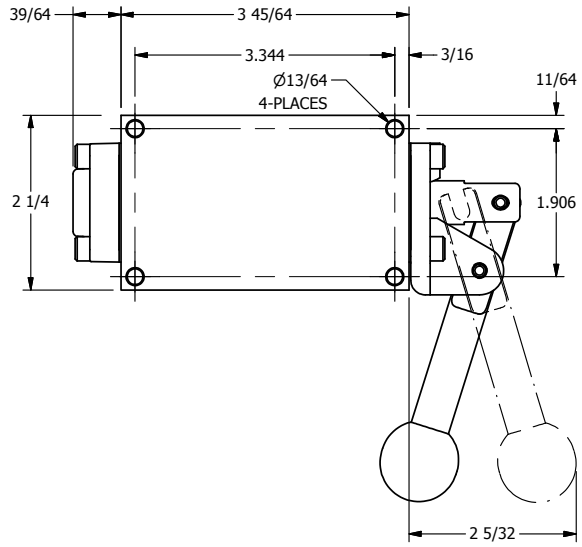

4

3

2

1

4

3

2

1

AAA PRODUCTS INTERNATIONAL
7114 Harry Hines Blvd
Dallas, TX 75235

TITLE: 3/8" SIDE PORT, LEVER, 2 POS,
FRICTION POS, LEVER RTRN,
BRASS & STAINLESS, 270D LEVER

DRAWING NO.:
DIM_ZHE3RT

THE INFORMATION CONTAINED WITHIN THIS DOCUMENT IS PROPRIETARY TO AAA PRODUCTS AND MAY NOT BE DISCLOSED WITHOUT PRIOR WRITTEN CONSENT