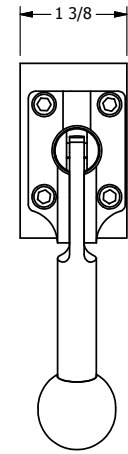

4

3

2

1

4

3

2

1

AAA PRODUCTS INTERNATIONAL
7114 Harry Hines Blvd
Dallas, TX 75235

TITLE: 3/8" SIDE PORT, LEVER, 2 POS,
FRICTION POS, LEVER RTRN,
BRASS & STAINLESS, 270D LEVER

DRAWING NO.:
DIM_ZHE3RT

THE INFORMATION CONTAINED WITHIN THIS DOCUMENT IS PROPRIETARY TO AAA PRODUCTS AND MAY NOT BE DISCLOSED WITHOUT PRIOR WRITTEN CONSENT