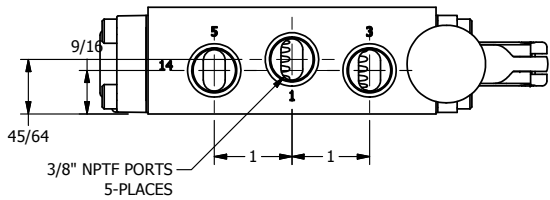

4

3

2

1

4

3

2

1

AAA PRODUCTS INTERNATIONAL
7114 Harry Hines Blvd
Dallas, TX 75235

TITLE: 3/8" SIDE PORT, LEVER, 2 POS,
FRICTION POS, LEVER RTRN,
BRASS & STAINLESS, 270D LEVER

DRAWING NO.:
DIM_ZHE3RT

THE INFORMATION CONTAINED WITHIN THIS DOCUMENT IS PROPRIETARY TO AAA PRODUCTS AND MAY NOT BE DISCLOSED WITHOUT PRIOR WRITTEN CONSENT