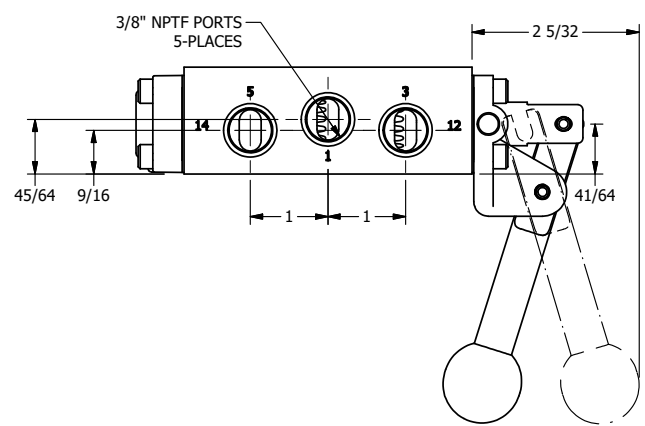

AAA
PRODUCTS
INTERNATIONAL

AAA PRODUCTS INTERNATIONAL
7114 Harry Hines Blvd
Dallas, TX 75235 BR

TITLE: 3/8" SIDE PORT, LEVER, 2 POS,
FRICTION POS, LEVER RTRN,
& SS, LOCKOUT C, 180D LVR, 180D LEVER

DRAWING NO.: DIM_ZHE3LOT