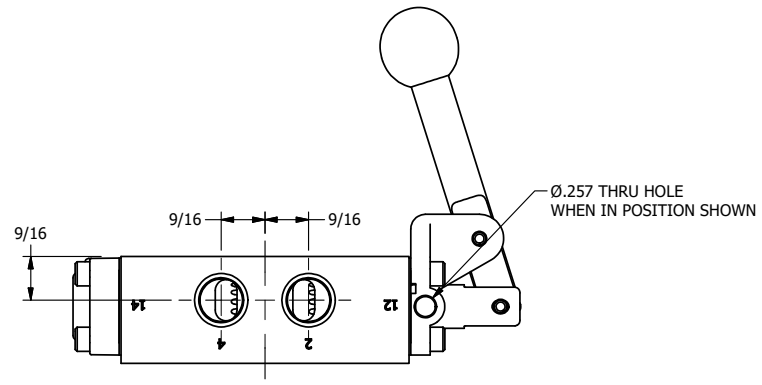

AAA
PRODUCTS
INTERNATIONAL

AAA PRODUCTS INTERNATIONAL
7114 Harry Hines Blvd
Dallas, TX 75235 BR

TITLE: 3/8" SIDE PORT, LEVER, 2 POS,
FRICTION POS, LEVER RTRN,
& SS, LOCKOUT C, 180D LVR, 180D LEVER

DRAWING NO.: DIM_ZHE3LOT