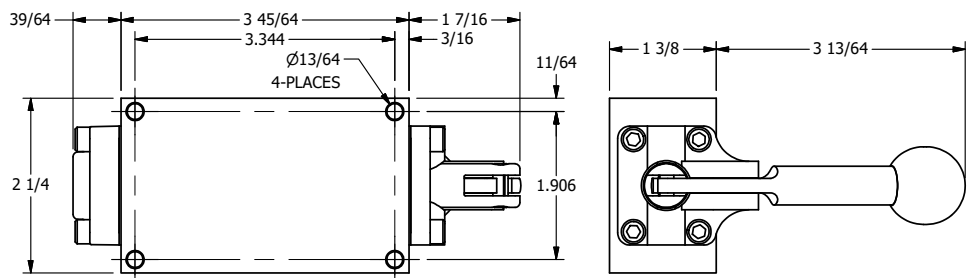

AAA
PRODUCTS
INTERNATIONAL

AAA PRODUCTS INTERNATIONAL
7114 Harry Hines Blvd
Dallas, TX 75235 BR

TITLE: 3/8" SIDE PORT, LEVER, 2 POS,
FRICTION POS, LEVER RTRN,
& SS, LOCKOUT C, 180D LVR, 180D LEVER

DRAWING NO.: DIM_ZHE3LOT