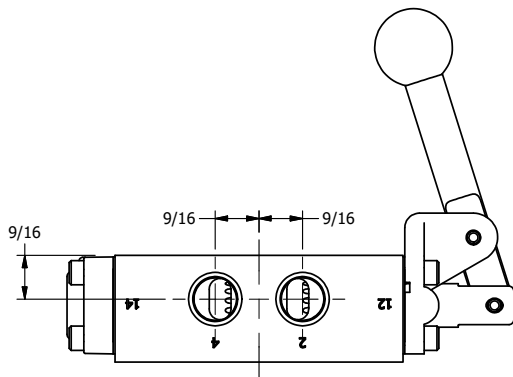

4

3

2

1

B

B

A

A

4

3

2

1

A

A

AAA
PRODUCTS
INTERNATIONAL

**AAA PRODUCTS
INTERNATIONAL**
7114 Harry Hines Blvd
Dallas, TX 75235

TITLE: 3/8" SIDE PORT, LEVER, 2 POS,
FRICTION POS, LEVER RTRN,
BR & SS, RED KNOB, 180D LEVER

DRAWING NO.:
DIM_ZHE3JT

THE INFORMATION CONTAINED WITHIN THIS DOCUMENT IS PROPRIETARY TO AAA PRODUCTS AND MAY NOT BE DISCLOSED WITHOUT PRIOR WRITTEN CONSENT