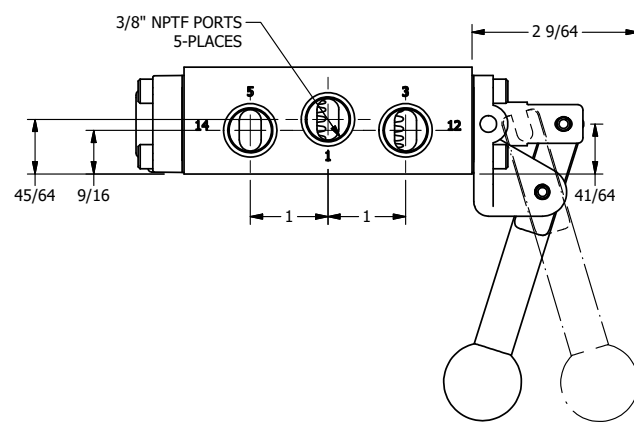

4

3

2

1

A

A

AAA
PRODUCTS
INTERNATIONAL

**AAA PRODUCTS
INTERNATIONAL**
7114 Harry Hines Blvd
Dallas, TX 75235

TITLE: 3/8" SIDE PORT, LEVER, 2 POS,
FRICTION POS, LEVER RTRN,
BR & SS, RED KNOB, 180D LEVER

DRAWING NO.:
DIM_ZHE3JT

THE INFORMATION CONTAINED WITHIN THIS DOCUMENT IS PROPRIETARY TO AAA PRODUCTS AND MAY NOT BE DISCLOSED WITHOUT PRIOR WRITTEN CONSENT