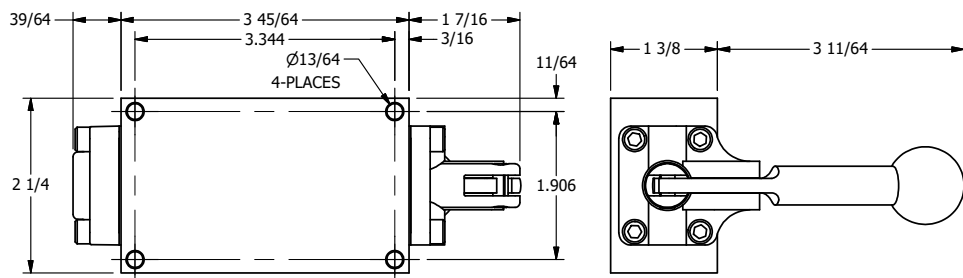

4

3

2

1

B

B

A

A

4

3

2

1

A

A

AAA
PRODUCTS
INTERNATIONAL

**AAA PRODUCTS
INTERNATIONAL**
7114 Harry Hines Blvd
Dallas, TX 75235

TITLE: 3/8" SIDE PORT, LEVER, 2 POS,
FRICTION POS, LEVER RTRN,
BR & SS, RED KNOB, 180D LEVER

DRAWING NO.:
DIM_ZHE3JT

THE INFORMATION CONTAINED WITHIN THIS DOCUMENT IS PROPRIETARY TO AAA PRODUCTS AND MAY NOT BE DISCLOSED WITHOUT PRIOR WRITTEN CONSENT