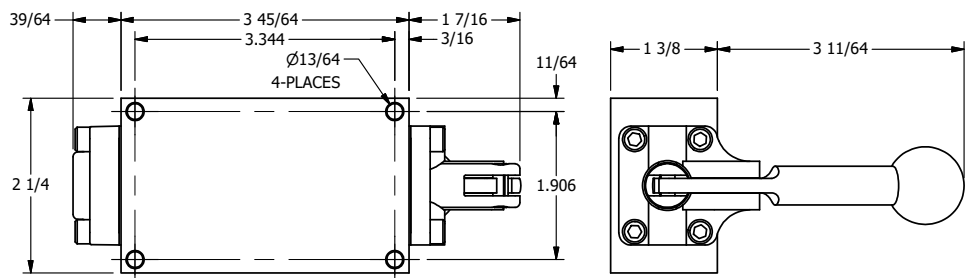

AAA
PRODUCTS
INTERNATIONAL

AAA PRODUCTS INTERNATIONAL
7114 Harry Hines Blvd
Dallas, TX 75235 BR

TITLE: 3/8" SIDE PORT, LEVER, 2 POS,
FRICTION POS, LEVER RTRN,
& SS, LOCKOUT C, 180D LVR, 180D LEVER

DRAWING NO.:
DIM_ZHE3JLOT