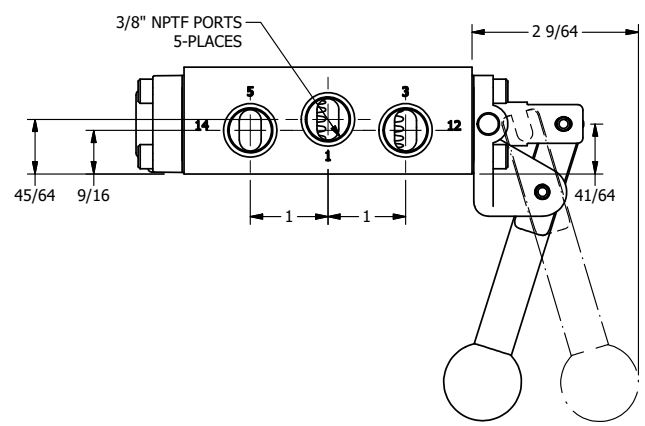

AAA
PRODUCTS
INTERNATIONAL

AAA PRODUCTS INTERNATIONAL
7114 Harry Hines Blvd
Dallas, TX 75235 BR

TITLE: 3/8" SIDE PORT, LEVER, 2 POS,
FRICTION POS, LEVER RTRN,
& SS, LOCKOUT C, 180D LVR, 180D LEVER

DRAWING NO.:
DIM_ZHE3JLOT