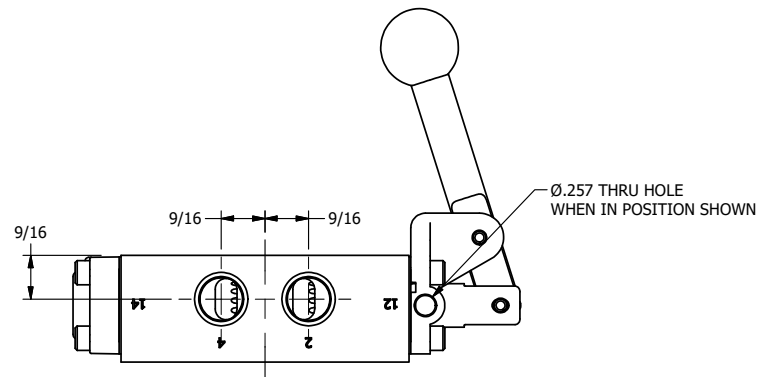

AAA
PRODUCTS
INTERNATIONAL

AAA PRODUCTS INTERNATIONAL
7114 Harry Hines Blvd
Dallas, TX 75235 BR

TITLE: 3/8" SIDE PORT, LEVER, 2 POS,
FRICTION POS, LEVER RTRN,
& SS, LOCKOUT C, 180D LVR, 180D LEVER

DRAWING NO.:
DIM_ZHE3JLOT