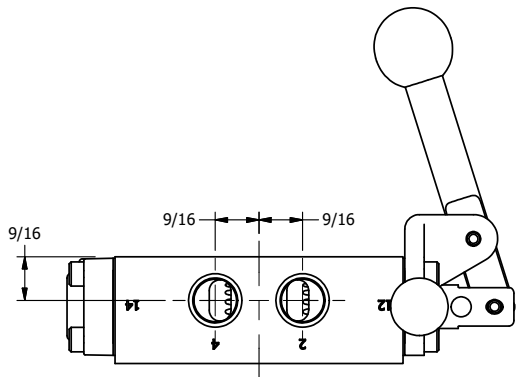

**AAA**  
PRODUCTS  
INTERNATIONAL

**AAA PRODUCTS  
INTERNATIONAL**  
7114 Harry Hines Blvd  
Dallas, TX 75235

TITLE: 3/8" SIDE PORT, LEVER, 2 POS,  
FRICTION POS, LEVER RTRN,  
BRASS & STAINLESS, 180D LEVER