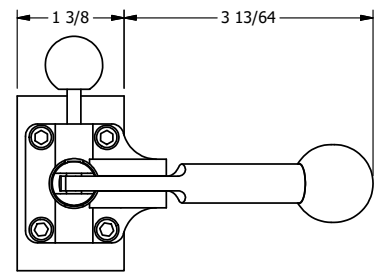

**AAA**  
PRODUCTS  
INTERNATIONAL

**AAA PRODUCTS  
INTERNATIONAL**  
7114 Harry Hines Blvd  
Dallas, TX 75235

TITLE: 3/8" SIDE PORT, LEVER, 2 POS,  
FRICTION POS, LEVER RTRN,  
BRASS & STAINLESS, 180D LEVER

DRAWING NO.:  
DIM\_ZHE3ET

4

3

2

1

THE INFORMATION CONTAINED WITHIN THIS DOCUMENT IS PROPRIETARY TO AAA PRODUCTS AND MAY NOT BE DISCLOSED WITHOUT PRIOR WRITTEN CONSENT