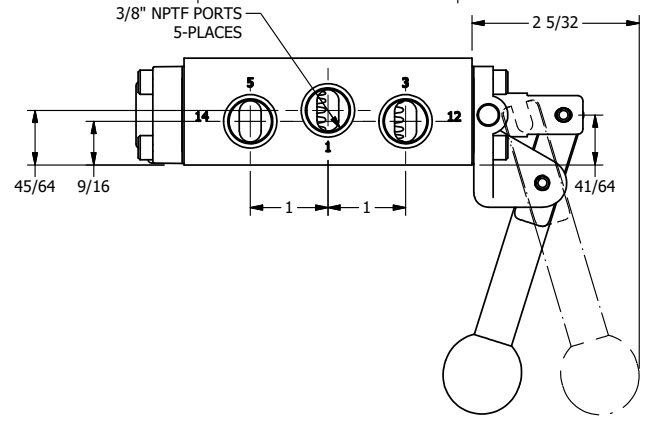

**AAA**  
PRODUCTS  
INTERNATIONAL

**AAA PRODUCTS  
INTERNATIONAL**  
7114 Harry Hines Blvd  
Dallas, TX 75235

TITLE: 3/8" SIDE PORT, LEVER, 2 POS,  
FRICTION POS, LEVER RTRN,  
BRASS & STAINLESS, 180D LEVER

DRAWING NO.:  
DIM\_ZHE3ET

4

3

2

1

THE INFORMATION CONTAINED WITHIN THIS DOCUMENT IS PROPRIETARY TO AAA PRODUCTS AND MAY NOT BE DISCLOSED WITHOUT PRIOR WRITTEN CONSENT