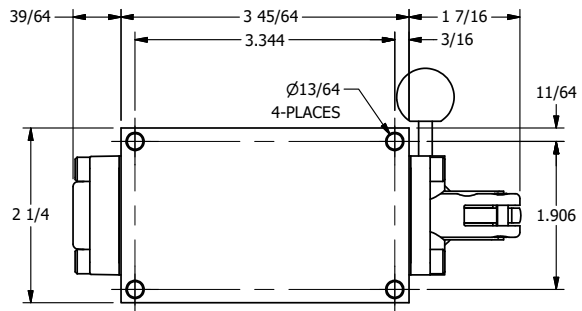

**AAA**  
PRODUCTS  
INTERNATIONAL

**AAA PRODUCTS  
INTERNATIONAL**  
7114 Harry Hines Blvd  
Dallas, TX 75235

TITLE: 3/8" SIDE PORT, LEVER, 2 POS,  
FRICTION POS, LEVER RTRN,  
BRASS & STAINLESS, 180D LEVER

DRAWING NO.:  
DIM\_ZHE3ET

4

3

2

1

THE INFORMATION CONTAINED WITHIN THIS DOCUMENT IS PROPRIETARY TO AAA PRODUCTS AND MAY NOT BE DISCLOSED WITHOUT PRIOR WRITTEN CONSENT