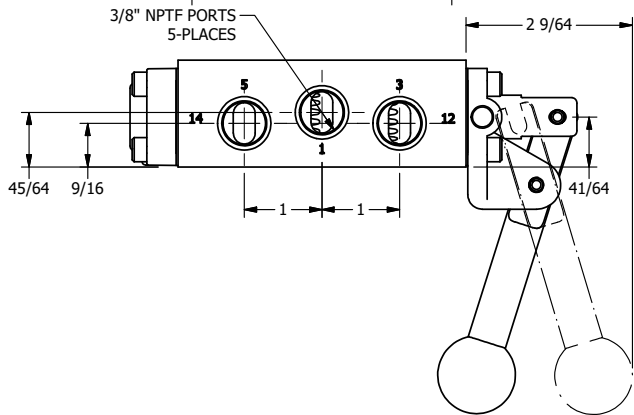

4

3

2

1

B

B

A

A

4

3

2

1

AAA
PRODUCTS
INTERNATIONAL

**AAA PRODUCTS
INTERNATIONAL**
7114 Harry Hines Blvd
Dallas, TX 75235

TITLE: 3/8" SIDE PORT, LEVER, 2 POS,
PINLOCK A & C, LEVER RTRN, BR & SS,
RED KNOB, 180D LEVER

DRAWING NO.:
DIM_ZHE3EJT

THE INFORMATION CONTAINED WITHIN THIS DOCUMENT IS PROPRIETARY TO AAA PRODUCTS AND MAY NOT BE DISCLOSED WITHOUT PRIOR WRITTEN CONSENT