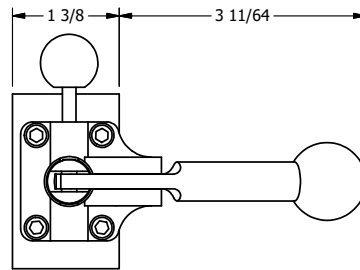

4

3

2

1

B

B

A

A

4

3

2

1

AAA
PRODUCTS
INTERNATIONAL

**AAA PRODUCTS
INTERNATIONAL**
7114 Harry Hines Blvd
Dallas, TX 75235

TITLE: 3/8" SIDE PORT, LEVER, 2 POS,
PINLOCK A & C, LEVER RTRN, BR & SS,
RED KNOB, 180D LEVER

DRAWING NO.:
DIM_ZHE3EJT