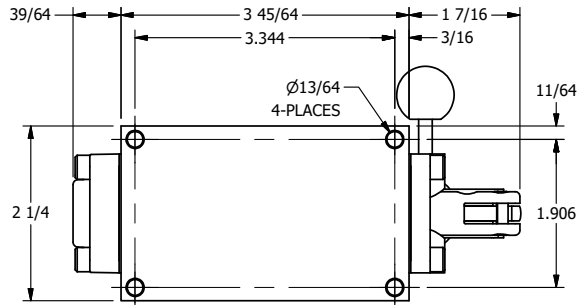

4

3

2

1

B

B

A

A

4

3

2

1

AAA
PRODUCTS
INTERNATIONAL

**AAA PRODUCTS
INTERNATIONAL**
7114 Harry Hines Blvd
Dallas, TX 75235

TITLE: 3/8" SIDE PORT, LEVER, 2 POS,
PINLOCK A & C, LEVER RTRN, BR & SS,
RED KNOB, 180D LEVER

DRAWING NO.:
DIM_ZHE3EJT

THE INFORMATION CONTAINED WITHIN THIS DOCUMENT IS PROPRIETARY TO AAA PRODUCTS AND MAY NOT BE DISCLOSED WITHOUT PRIOR WRITTEN CONSENT