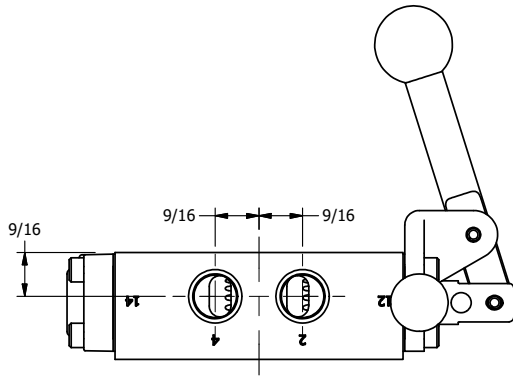

4

3

2

1

B

B

A

A

4

3

2

1

AAA
PRODUCTS
INTERNATIONAL

**AAA PRODUCTS
INTERNATIONAL**
7114 Harry Hines Blvd
Dallas, TX 75235

TITLE: 3/8" SIDE PORT, LEVER, 2 POS,
PINLOCK A & C, LEVER RTRN, BR & SS,
RED KNOB, 180D LEVER

DRAWING NO.:
DIM_ZHE3EJT