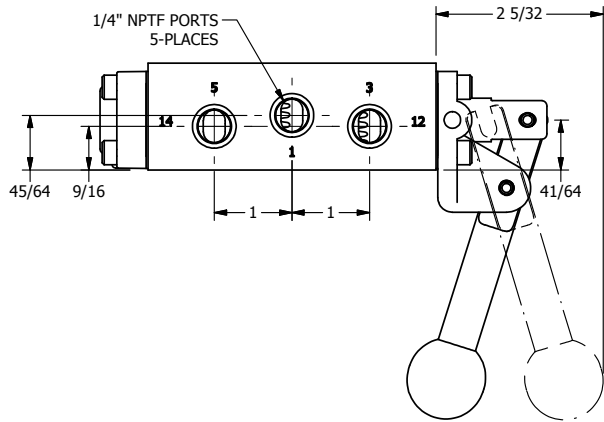

4

3

2

1

B

B

A

A

4

3

2

1

AAA
PRODUCTS
INTERNATIONAL

**AAA PRODUCTS
INTERNATIONAL**
7114 Harry Hines Blvd
Dallas, TX 75235

TITLE: 1/4" SIDE PORT, LEVER, 2 POS,
FRICTION POS, LEVER RTRN,
BRASS & STAINLESS, 180D LEVER

DRAWING NO.:
DIM_ZHE2T

THE INFORMATION CONTAINED WITHIN THIS DOCUMENT IS PROPRIETARY TO AAA PRODUCTS AND MAY NOT BE DISCLOSED WITHOUT PRIOR WRITTEN CONSENT