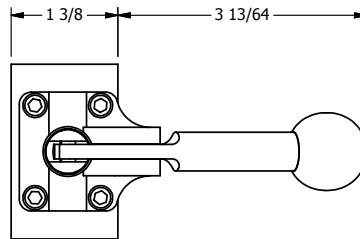

4

3

2

1

B

B

A

A

4

3

2

1

**AAA**  
PRODUCTS  
INTERNATIONAL

**AAA PRODUCTS  
INTERNATIONAL**  
7114 Harry Hines Blvd  
Dallas, TX 75235

TITLE: 1/4" SIDE PORT, LEVER, 2 POS,  
FRICTION POS, LEVER RTRN,  
BRASS & STAINLESS, 180D LEVER