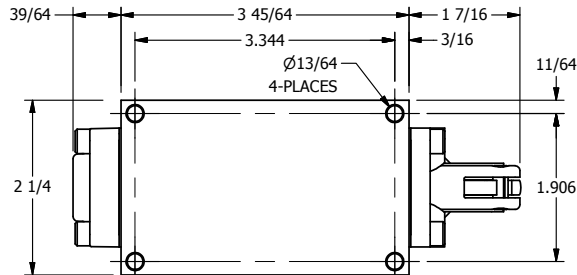

4

3

2

1

B

B

A

A

4

3

2

1

AAA
PRODUCTS
INTERNATIONAL

**AAA PRODUCTS
INTERNATIONAL**
7114 Harry Hines Blvd
Dallas, TX 75235

TITLE: 1/4" SIDE PORT, LEVER, 2 POS,
FRICTION POS, LEVER RTRN,
BRASS & STAINLESS, 180D LEVER

DRAWING NO.:
DIM_ZHE2T

THE INFORMATION CONTAINED WITHIN THIS DOCUMENT IS PROPRIETARY TO AAA PRODUCTS AND MAY NOT BE DISCLOSED WITHOUT PRIOR WRITTEN CONSENT