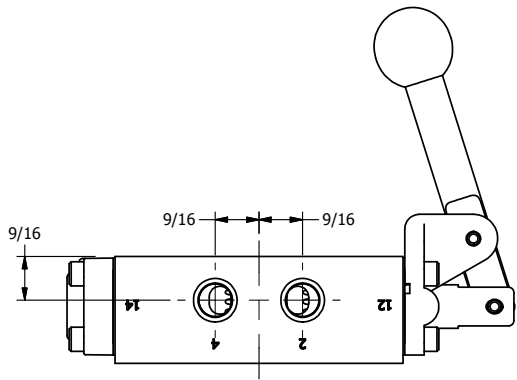

4

3

2

1

B

B

A

A

4

3

2

1

AAA
PRODUCTS
INTERNATIONAL

**AAA PRODUCTS
INTERNATIONAL**
7114 Harry Hines Blvd
Dallas, TX 75235

TITLE: 1/4" SIDE PORT, LEVER, 2 POS,
FRICTION POS, LEVER RTRN,
BRASS & STAINLESS, 180D LEVER

DRAWING NO.:
DIM_ZHE2T

THE INFORMATION CONTAINED WITHIN THIS DOCUMENT IS PROPRIETARY TO AAA PRODUCTS AND MAY NOT BE DISCLOSED WITHOUT PRIOR WRITTEN CONSENT