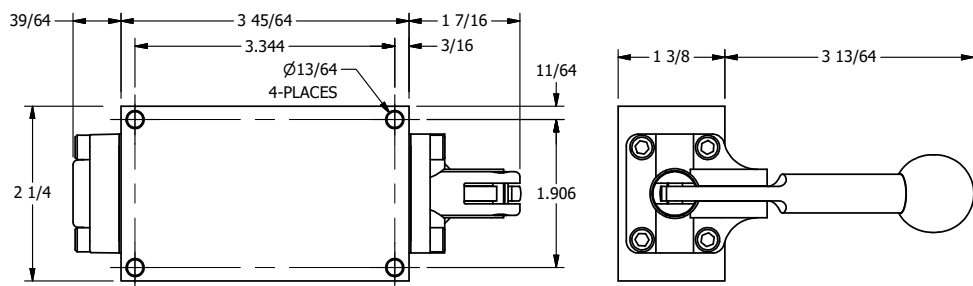

4

3

2

1

B

B

A

A

4

3

2

1

A

A

AAA
PRODUCTS
INTERNATIONAL

AAA PRODUCTS INTERNATIONAL
7114 Harry Hines Blvd
Dallas, TX 75235 BR

TITLE: 1/4" SIDE PORT, LEVER, 2 POS,
FRICTION POS, LEVER RTRN,
& SS, LOCKOUT C, 180D LVR, 180D LEVER

DRAWING NO.:
DIM_ZHE2LOT

THE INFORMATION CONTAINED WITHIN THIS DOCUMENT IS PROPRIETARY TO AAA PRODUCTS AND MAY NOT BE DISCLOSED WITHOUT PRIOR WRITTEN CONSENT