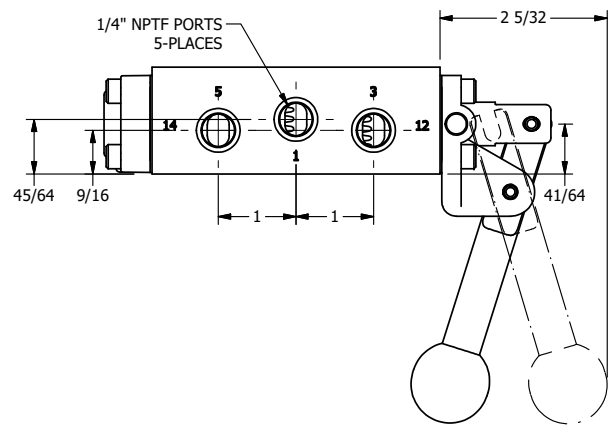

4

3

2

1

A

A

AAA
PRODUCTS
INTERNATIONAL

AAA PRODUCTS INTERNATIONAL
7114 Harry Hines Blvd
Dallas, TX 75235 BR

TITLE: 1/4" SIDE PORT, LEVER, 2 POS,
FRICTION POS, LEVER RTRN,
& SS, LOCKOUT C, 180D LVR, 180D LEVER

DRAWING NO.:
DIM_ZHE2LOT

THE INFORMATION CONTAINED WITHIN THIS DOCUMENT IS PROPRIETARY TO AAA PRODUCTS AND MAY NOT BE DISCLOSED WITHOUT PRIOR WRITTEN CONSENT