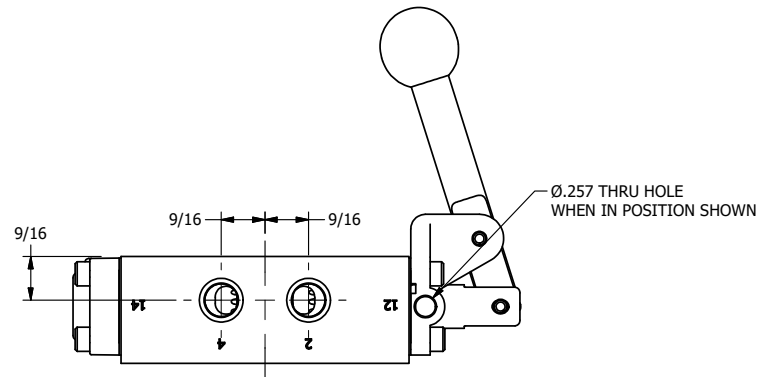

4

3

2

1

B

B

A

A

4

3

2

1

A

A

AAA
PRODUCTS
INTERNATIONAL

AAA PRODUCTS INTERNATIONAL
7114 Harry Hines Blvd
Dallas, TX 75235 BR

TITLE: 1/4" SIDE PORT, LEVER, 2 POS,
FRICTION POS, LEVER RTRN,
& SS, LOCKOUT C, 180D LVR, 180D LEVER

DRAWING NO.:
DIM_ZHE2LOT

THE INFORMATION CONTAINED WITHIN THIS DOCUMENT IS PROPRIETARY TO AAA PRODUCTS AND MAY NOT BE DISCLOSED WITHOUT PRIOR WRITTEN CONSENT