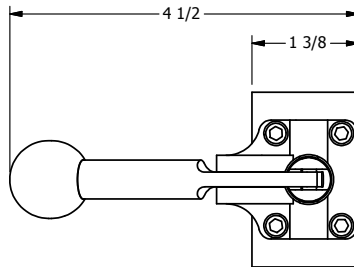

4

3

2

1

AAA
PRODUCTS
INTERNATIONAL

**AAA PRODUCTS
INTERNATIONAL**
7114 Harry Hines Blvd
Dallas, TX 75235

TITLE: 1/4" SIDE PORT, LEVER, 2 POS,
FRICTION POS, LEVER RTRN,
BRASS & STAINLESS, LOCKOUT C

PART NO.:
DIM_ZHE2LO