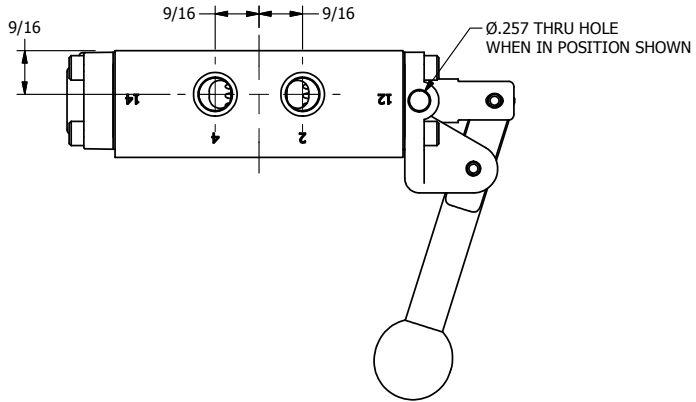

4

3

2

1

AAA
PRODUCTS
INTERNATIONAL

**AAA PRODUCTS
INTERNATIONAL**
7114 Harry Hines Blvd
Dallas, TX 75235

TITLE: 1/4" SIDE PORT, LEVER, 2 POS,
FRICTION POS, LEVER RTRN,
BRASS & STAINLESS, LOCKOUT C

PART NO.:
DIM_ZHE2LO