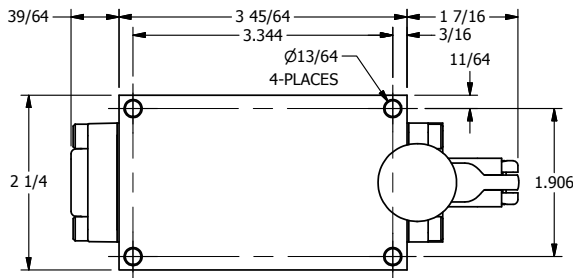

4

3

2

1

AAA
PRODUCTS
INTERNATIONAL

**AAA PRODUCTS
INTERNATIONAL**
7114 Harry Hines Blvd
Dallas, TX 75235

TITLE: 1/4" SIDE PORT, LEVER, 2 POS,
FRICTION POS, LEVER RTRN,
BRASS & STAINLESS, LOCKOUT C

PART NO.:
DIM_ZHE2LO