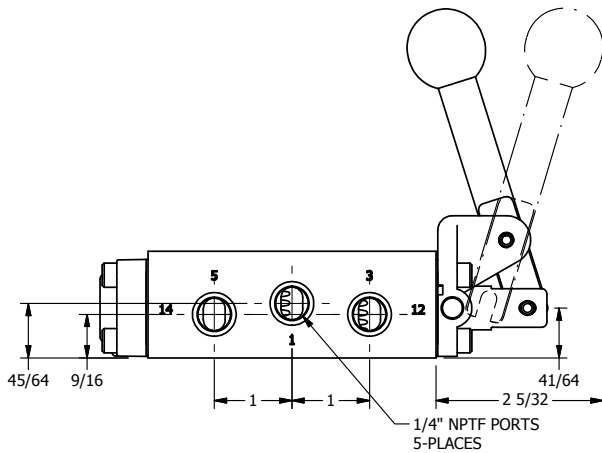

4

3

2

1

AAA
PRODUCTS
INTERNATIONAL

**AAA PRODUCTS
INTERNATIONAL**
7114 Harry Hines Blvd
Dallas, TX 75235

TITLE: 1/4" SIDE PORT, LEVER, 2 POS,
FRICTION POS, LEVER RTRN,
BRASS & STAINLESS, LOCKOUT C

PART NO.:
DIM_ZHE2LO