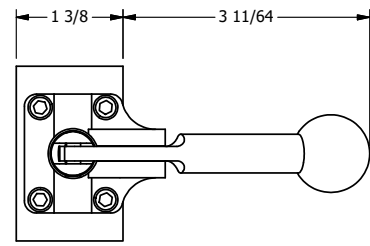

4

3

2

1

B

B

A

A

AAA
PRODUCTS
INTERNATIONAL

**AAA PRODUCTS
INTERNATIONAL**
7114 Harry Hines Blvd
Dallas, TX 75235

TITLE: 1/4" SIDE PORT, LEVER, 2 POS,
FRICTION POS, LEVER RTRN,
BR & SS, RED KNOB, 180D LEVER

DRAWING NO.:
DIM_ZHE2JT