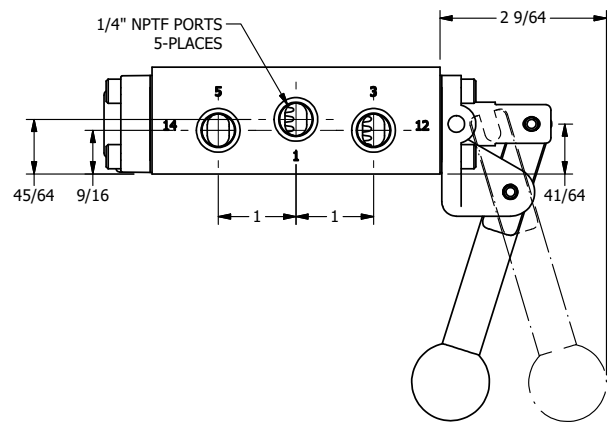

AAA
PRODUCTS
INTERNATIONAL

**AAA PRODUCTS
INTERNATIONAL**
7114 Harry Hines Blvd
Dallas, TX 75235

TITLE: 1/4" SIDE PORT, LEVER, 2 POS,
FRICTION POS, LEVER RTRN,
BR & SS, RED KNOB, 180D LEVER

DRAWING NO.:
DIM_ZHE2JT