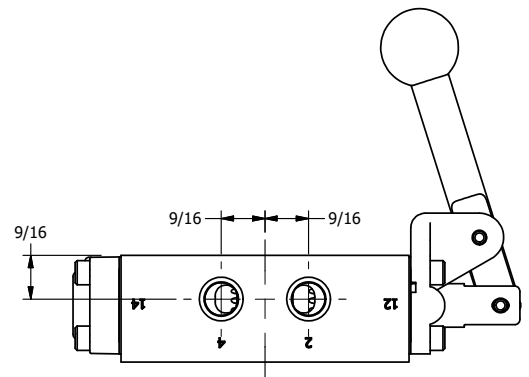

AAA
PRODUCTS
INTERNATIONAL

**AAA PRODUCTS
INTERNATIONAL**
7114 Harry Hines Blvd
Dallas, TX 75235

TITLE: 1/4" SIDE PORT, LEVER, 2 POS,
FRICTION POS, LEVER RTRN,
BR & SS, RED KNOB, 180D LEVER

DRAWING NO.:
DIM_ZHE2JT