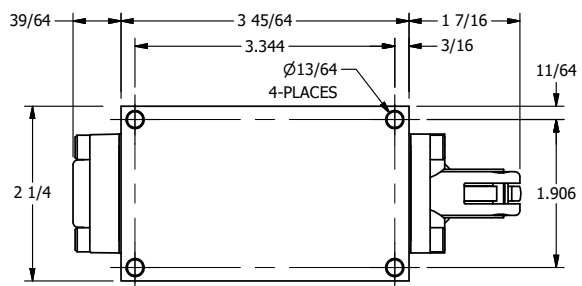

AAA
PRODUCTS
INTERNATIONAL

**AAA PRODUCTS
INTERNATIONAL**
7114 Harry Hines Blvd
Dallas, TX 75235

TITLE: 1/4" SIDE PORT, LEVER, 2 POS,
FRICTION POS, LEVER RTRN,
BR & SS, RED KNOB, 180D LEVER

DRAWING NO.:
DIM_ZHE2JT