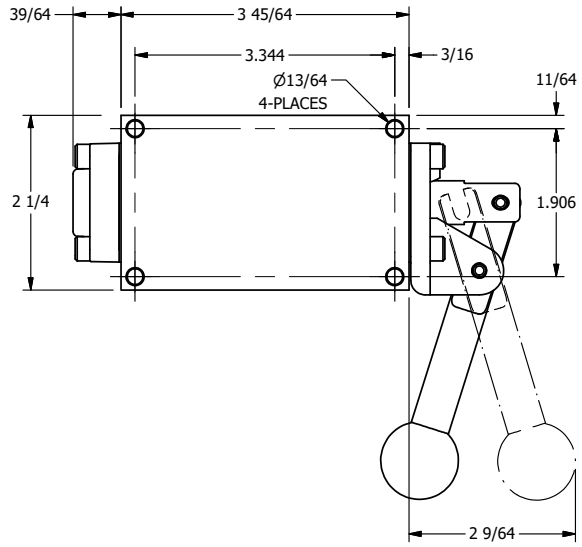

4

3

2

1

4

3

2

1

AAA
PRODUCTS
INTERNATIONAL

**AAA PRODUCTS
INTERNATIONAL**
7114 Harry Hines Blvd
Dallas, TX 75235

TITLE: 1/4" SIDE PORT, LEVER, 2 POS,
FRICTION POS, LEVER RTRN,
BR & SS, RED KNOB, 270D LEVER

DRAWING NO.:
DIM_ZHE2JRT