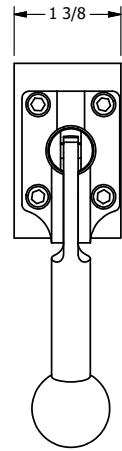

4

3

2

1

4

3

2

1

AAA
PRODUCTS
INTERNATIONAL

**AAA PRODUCTS
INTERNATIONAL**
7114 Harry Hines Blvd
Dallas, TX 75235

TITLE: 1/4" SIDE PORT, LEVER, 2 POS,
FRICTION POS, LEVER RTRN,
BR & SS, RED KNOB, 270D LEVER

DRAWING NO.:
DIM_ZHE2JRT