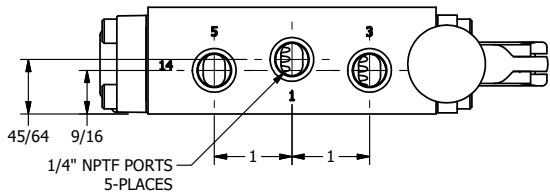

4

3

2

1

4

3

2

1

AAA
PRODUCTS
INTERNATIONAL

**AAA PRODUCTS
INTERNATIONAL**
7114 Harry Hines Blvd
Dallas, TX 75235

TITLE: 1/4" SIDE PORT, LEVER, 2 POS,
FRICTION POS, LEVER RTRN,
BR & SS, RED KNOB, 270D LEVER

DRAWING NO.:
DIM_ZHE2JRT