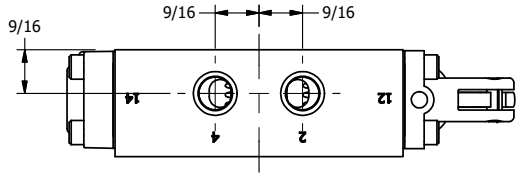

4

3

2

1

4

3

2

1

AAA
PRODUCTS
INTERNATIONAL

**AAA PRODUCTS
INTERNATIONAL**
7114 Harry Hines Blvd
Dallas, TX 75235

TITLE: 1/4" SIDE PORT, LEVER, 2 POS,
FRICTION POS, LEVER RTRN,
BR & SS, RED KNOB, 270D LEVER

DRAWING NO.:
DIM_ZHE2JRT