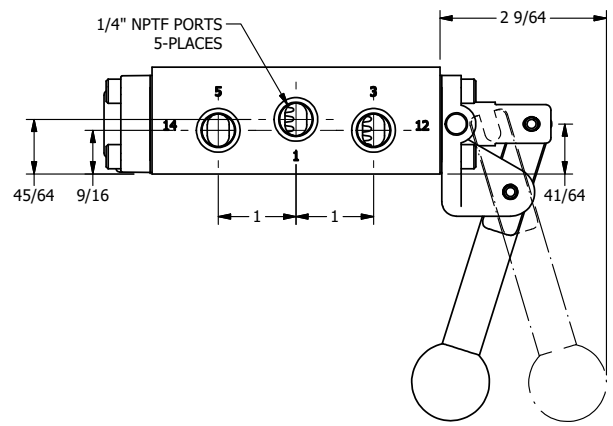

4

3

2

1

B

B

A

A

4

3

2

1

AAA
PRODUCTS
INTERNATIONAL

**AAA PRODUCTS
INTERNATIONAL**
7114 Harry Hines Blvd
Dallas, TX 75235 BR

TITLE: 1/4" SIDE PORT, LEVER, 2 POS,
FRICTION POS, LEVER RTRN,
& SS, LOCKOUT C, 180D LVR, 180D LEVER

DRAWING NO.:
DIM_ZHE2JLOT

THE INFORMATION CONTAINED WITHIN THIS DOCUMENT IS PROPRIETARY TO AAA PRODUCTS AND MAY NOT BE DISCLOSED WITHOUT PRIOR WRITTEN CONSENT