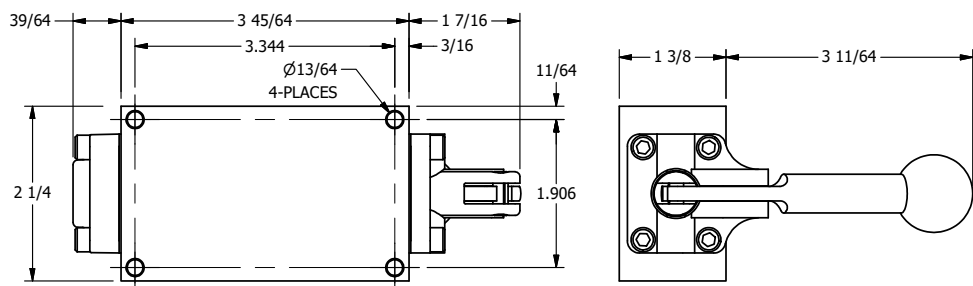

4

3

2

1

B

B

A

A

4

3

2

1

AAA
PRODUCTS
INTERNATIONAL

**AAA PRODUCTS
INTERNATIONAL**
7114 Harry Hines Blvd
Dallas, TX 75235 BR

TITLE: 1/4" SIDE PORT, LEVER, 2 POS,
FRICTION POS, LEVER RTRN,
& SS, LOCKOUT C, 180D LVR, 180D LEVER

DRAWING NO.:
DIM_ZHE2JLOT

THE INFORMATION CONTAINED WITHIN THIS DOCUMENT IS PROPRIETARY TO AAA PRODUCTS AND MAY NOT BE DISCLOSED WITHOUT PRIOR WRITTEN CONSENT