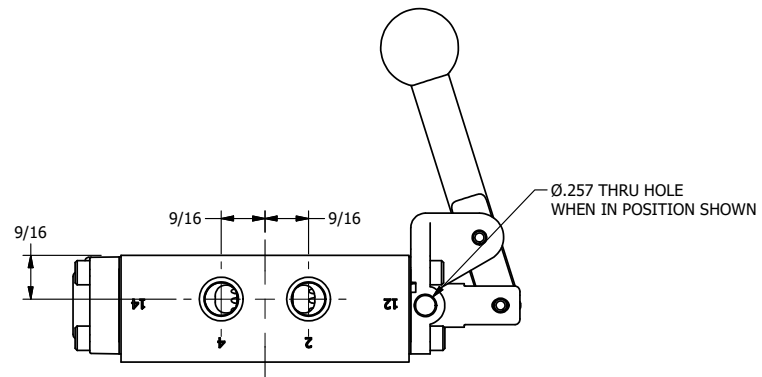

4

3

2

1

B

B

A

A

4

3

2

1

AAA
PRODUCTS
INTERNATIONAL

**AAA PRODUCTS
INTERNATIONAL**
7114 Harry Hines Blvd
Dallas, TX 75235 BR

TITLE: 1/4" SIDE PORT, LEVER, 2 POS,
FRICTION POS, LEVER RTRN,
& SS, LOCKOUT C, 180D LVR, 180D LEVER

DRAWING NO.:
DIM_ZHE2JLOT

THE INFORMATION CONTAINED WITHIN THIS DOCUMENT IS PROPRIETARY TO AAA PRODUCTS AND MAY NOT BE DISCLOSED WITHOUT PRIOR WRITTEN CONSENT