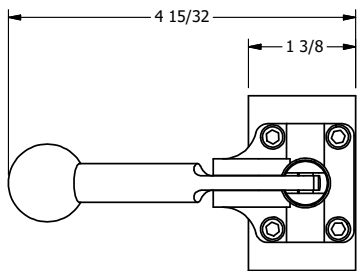

4

3

2

1

**AAA**  
PRODUCTS  
INTERNATIONAL

**AAA PRODUCTS  
INTERNATIONAL**  
7114 Harry Hines Blvd  
Dallas, TX 75235

TITLE: 1/4" SIDE PORT, LEVER, 2 POS,  
FRICTION POS, LEVER RTRN,  
BRASS & SS, RED KNOB, LOCKOUT C

DRAWING NO.:  
DIM\_ZHE2JLO

4

3

2

THE INFORMATION CONTAINED WITHIN THIS DOCUMENT IS PROPRIETARY TO AAA PRODUCTS AND MAY NOT BE DISCLOSED WITHOUT PRIOR WRITTEN CONSENT