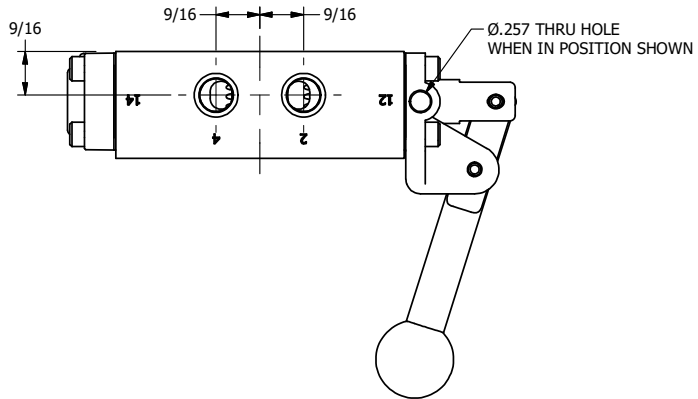

4

3

2

1

**AAA**  
PRODUCTS  
INTERNATIONAL

**AAA PRODUCTS  
INTERNATIONAL**  
7114 Harry Hines Blvd  
Dallas, TX 75235

TITLE: 1/4" SIDE PORT, LEVER, 2 POS,  
FRICTION POS, LEVER RTRN,  
BRASS & SS, RED KNOB, LOCKOUT C

DRAWING NO.:  
DIM\_ZHE2JLO

4

3

2

THE INFORMATION CONTAINED WITHIN THIS DOCUMENT IS PROPRIETARY TO AAA PRODUCTS AND MAY NOT BE DISCLOSED WITHOUT PRIOR WRITTEN CONSENT