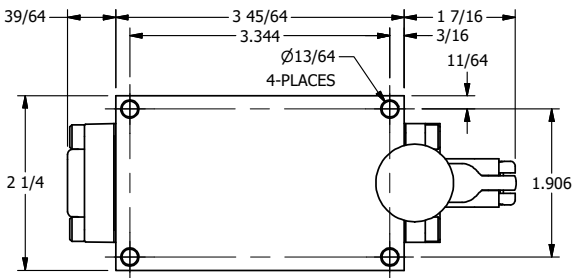

4

3

2

1

**AAA**  
PRODUCTS  
INTERNATIONAL

**AAA PRODUCTS  
INTERNATIONAL**  
7114 Harry Hines Blvd  
Dallas, TX 75235

TITLE: 1/4" SIDE PORT, LEVER, 2 POS,  
FRICTION POS, LEVER RTRN,  
BRASS & SS, RED KNOB, LOCKOUT C

DRAWING NO.:  
DIM\_ZHE2JLO

4

3

2

THE INFORMATION CONTAINED WITHIN THIS DOCUMENT IS PROPRIETARY TO AAA PRODUCTS AND MAY NOT BE DISCLOSED WITHOUT PRIOR WRITTEN CONSENT