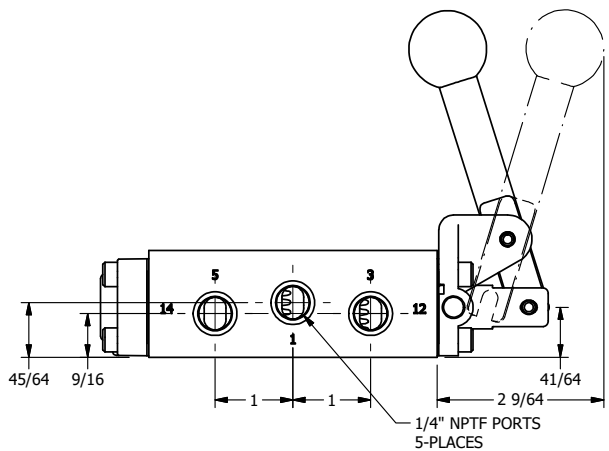

4

3

2

1

**AAA**  
PRODUCTS  
INTERNATIONAL

**AAA PRODUCTS  
INTERNATIONAL**  
7114 Harry Hines Blvd  
Dallas, TX 75235

TITLE: 1/4" SIDE PORT, LEVER, 2 POS,  
FRICTION POS, LEVER RTRN,  
BRASS & SS, RED KNOB, LOCKOUT C

DRAWING NO.:  
DIM\_ZHE2JLO

4

3

2

THE INFORMATION CONTAINED WITHIN THIS DOCUMENT IS PROPRIETARY TO AAA PRODUCTS AND MAY NOT BE DISCLOSED WITHOUT PRIOR WRITTEN CONSENT