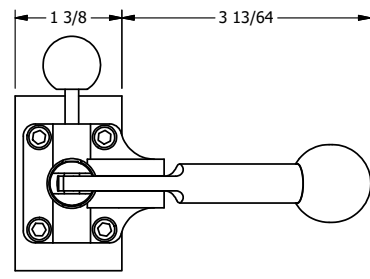

4

3

2

1

B

B

A

A

**AAA**  
PRODUCTS  
INTERNATIONAL

**AAA PRODUCTS INTERNATIONAL**  
7114 Harry Hines Blvd  
Dallas, TX 75235

TITLE: 1/4" SIDE PORT, LEVER, 2 POS,  
FRICTION POS, LEVER RTRN,  
BRASS & STAINLESS, 180D LEVER

DRAWING NO.:  
DIM\_ZHE2ET

4

3

2

1

THE INFORMATION CONTAINED WITHIN THIS DOCUMENT IS PROPRIETARY TO AAA PRODUCTS AND MAY NOT BE DISCLOSED WITHOUT PRIOR WRITTEN CONSENT