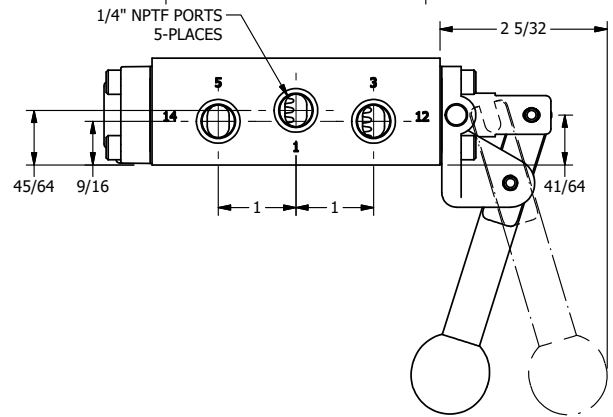

**AAA**  
PRODUCTS  
INTERNATIONAL

**AAA PRODUCTS INTERNATIONAL**  
7114 Harry Hines Blvd  
Dallas, TX 75235

TITLE: 1/4" SIDE PORT, LEVER, 2 POS,  
FRICTION POS, LEVER RTRN,  
BRASS & STAINLESS, 180D LEVER

DRAWING NO.:  
DIM\_ZHE2ET

4

3

2

1

THE INFORMATION CONTAINED WITHIN THIS DOCUMENT IS PROPRIETARY TO AAA PRODUCTS AND MAY NOT BE DISCLOSED WITHOUT PRIOR WRITTEN CONSENT