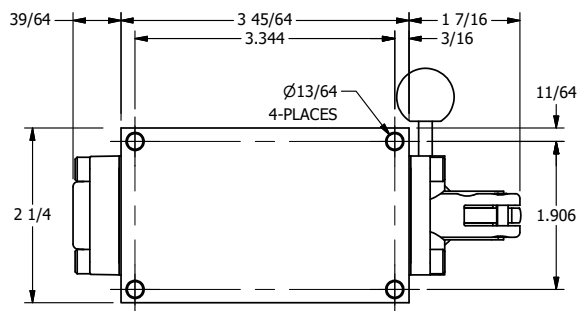

**AAA**  
PRODUCTS  
INTERNATIONAL

**AAA PRODUCTS INTERNATIONAL**  
7114 Harry Hines Blvd  
Dallas, TX 75235

TITLE: 1/4" SIDE PORT, LEVER, 2 POS,  
FRICTION POS, LEVER RTRN,  
BRASS & STAINLESS, 180D LEVER

DRAWING NO.:  
DIM\_ZHE2ET

4

3

2

1

THE INFORMATION CONTAINED WITHIN THIS DOCUMENT IS PROPRIETARY TO AAA PRODUCTS AND MAY NOT BE DISCLOSED WITHOUT PRIOR WRITTEN CONSENT