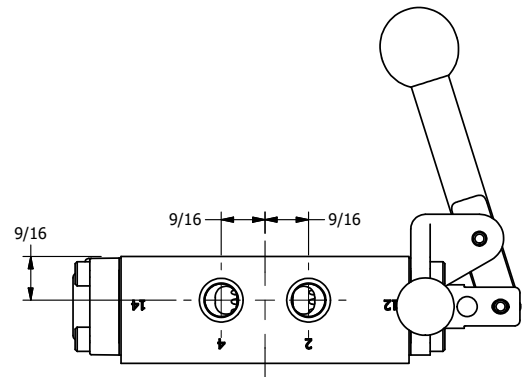

**AAA**  
PRODUCTS  
INTERNATIONAL

**AAA PRODUCTS INTERNATIONAL**  
7114 Harry Hines Blvd  
Dallas, TX 75235

TITLE: 1/4" SIDE PORT, LEVER, 2 POS,  
FRICTION POS, LEVER RTRN,  
BRASS & STAINLESS, 180D LEVER