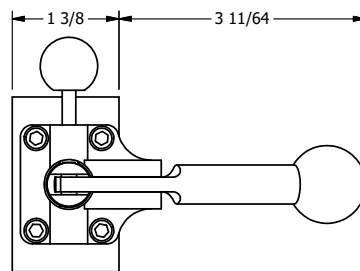

4

3

2

1

B

B

A

A

4

3

2

1

↑

AAA
PRODUCTS
INTERNATIONAL

AAA PRODUCTS INTERNATIONAL
7114 Harry Hines Blvd
Dallas, TX 75235

TITLE: 1/4" SIDE PORT, LEVER, 2 POS,
PINLOCK A & C, LEVER RTRN, BR & SS,
RED KNOB, 180D LEVER