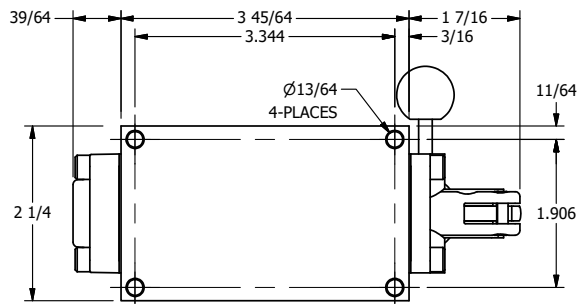

4

3

2

1

B

B

A

A

4

3

2

1

↑

AAA
PRODUCTS
INTERNATIONAL

AAA PRODUCTS INTERNATIONAL
7114 Harry Hines Blvd
Dallas, TX 75235

TITLE: 1/4" SIDE PORT, LEVER, 2 POS,
PINLOCK A & C, LEVER RTRN, BR & SS,
RED KNOB, 180D LEVER

DRAWING NO.:
DIM_ZHE2EJT

THE INFORMATION CONTAINED WITHIN THIS DOCUMENT IS PROPRIETARY TO AAA PRODUCTS AND MAY NOT BE DISCLOSED WITHOUT PRIOR WRITTEN CONSENT