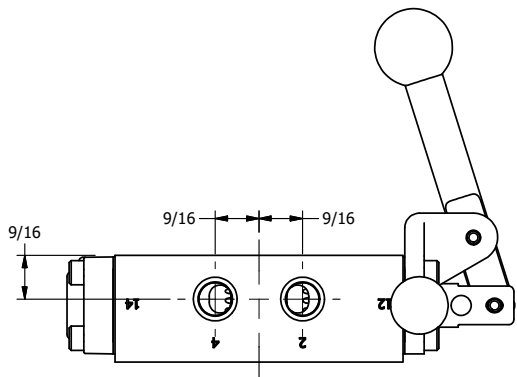

4

3

2

1

B

B

A

A

4

3

2

1

↑

AAA
PRODUCTS
INTERNATIONAL

AAA PRODUCTS INTERNATIONAL
7114 Harry Hines Blvd
Dallas, TX 75235

TITLE: 1/4" SIDE PORT, LEVER, 2 POS,
PINLOCK A & C, LEVER RTRN, BR & SS,
RED KNOB, 180D LEVER

DRAWING NO.:
DIM_ZHE2EJT

THE INFORMATION CONTAINED WITHIN THIS DOCUMENT IS PROPRIETARY TO AAA PRODUCTS AND MAY NOT BE DISCLOSED WITHOUT PRIOR WRITTEN CONSENT