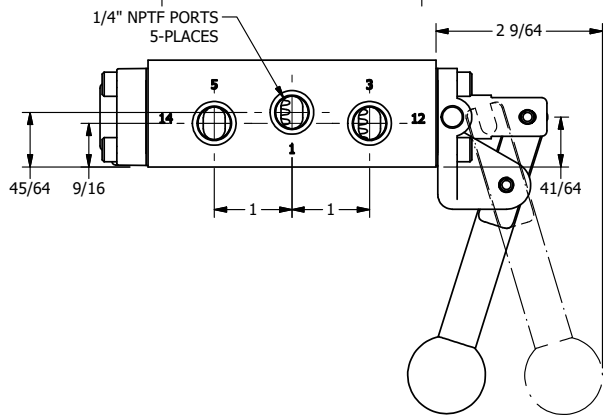

4

3

2

1

B

B

A

A

4

3

2

1

↑

AAA
PRODUCTS
INTERNATIONAL

AAA PRODUCTS INTERNATIONAL
7114 Harry Hines Blvd
Dallas, TX 75235

TITLE: 1/4" SIDE PORT, LEVER, 2 POS,
PINLOCK A & C, LEVER RTRN, BR & SS,
RED KNOB, 180D LEVER

DRAWING NO.:
DIM_ZHE2EJT

THE INFORMATION CONTAINED WITHIN THIS DOCUMENT IS PROPRIETARY TO AAA PRODUCTS AND MAY NOT BE DISCLOSED WITHOUT PRIOR WRITTEN CONSENT