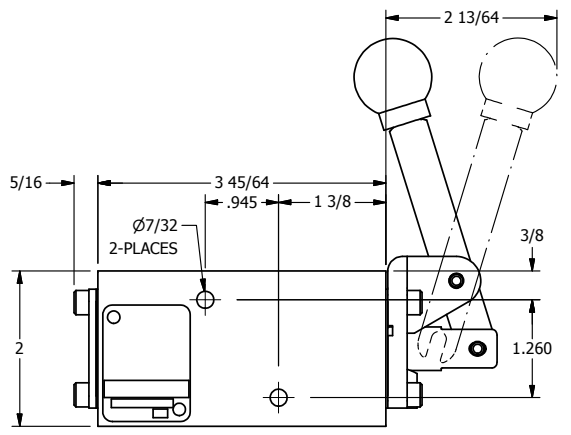

4 3 2 1

B

B

A

A

**AAA**  
PRODUCTS  
INTERNATIONAL  
AAA PRODUCTS  
INTERNATIONAL  
7114 Harry Hines Blvd  
Dallas, TX 75235

TITLE: 1/4" NAMUR, LEVER, 2 POS,  
FRICTION POS, LEVER RTRN,  
90D LEVER

PART NO.: DIM\_NHE2R