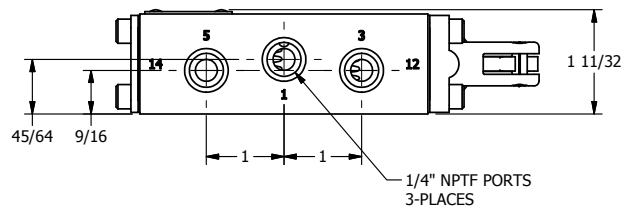

4 3 2 1

B

B

A

A

**AAA**  
PRODUCTS  
INTERNATIONAL  
AAA PRODUCTS  
INTERNATIONAL  
7114 Harry Hines Blvd  
Dallas, TX 75235

TITLE: 1/4" NAMUR, LEVER, 2 POS,  
FRICTION POS, LEVER RTRN,  
90D LEVER

PART NO.: DIM\_NHE2R