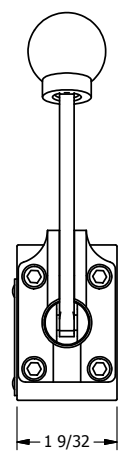

4 3 2 1

B

B

A

A

**AAA**  
PRODUCTS  
INTERNATIONAL  
AAA PRODUCTS  
INTERNATIONAL  
7114 Harry Hines Blvd  
Dallas, TX 75235

TITLE: 1/4" NAMUR, LEVER, 2 POS,  
FRICTION POS, LEVER RTRN,  
90D LEVER

PART NO.: DIM\_NHE2R