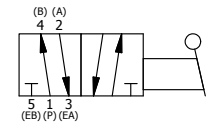

4 3 2 1

B

B

A

A

**AAA**  
PRODUCTS  
INTERNATIONAL  
AAA PRODUCTS  
INTERNATIONAL  
7114 Harry Hines Blvd  
Dallas, TX 75235

TITLE: 1/4" NAMUR, LEVER, 2 POS,  
FRICTION POS, LEVER RTRN,  
90D LEVER

PART NO.: DIM\_NHE2R