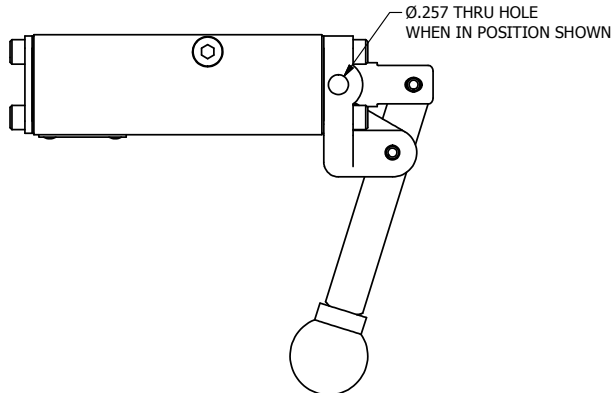

4

3

2

1

AAA
PRODUCTS
INTERNATIONAL
7114 Harry Hines Blvd
Dallas, TX 75235

TITLE: 1/4" NAMUR, LEVER, 2 POS,
FRICTION POS, LEVER RTRN,
LOCKOUT C

PART NO.: DIM_NHE2LO

4