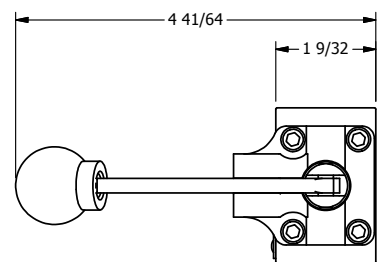

4

3

2

1

AAA
PRODUCTS
INTERNATIONAL
7114 Harry Hines Blvd
Dallas, TX 75235

TITLE: 1/4" NAMUR, LEVER, 2 POS,
FRICTION POS, LEVER RTRN,
LOCKOUT C

PART NO.: DIM_NHE2LO

4