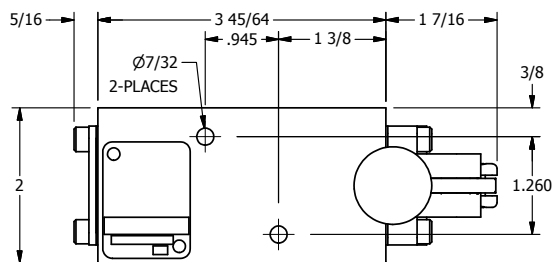

4

3

2

1

AAA
PRODUCTS
INTERNATIONAL
7114 Harry Hines Blvd
Dallas, TX 75235

TITLE: 1/4" NAMUR, LEVER, 2 POS,
FRICTION POS, LEVER RTRN,
LOCKOUT C

PART NO.: DIM_NHE2LO

4