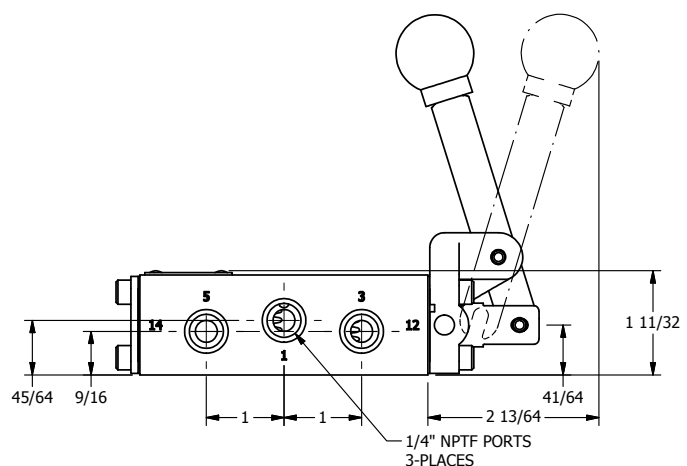

4

3

2

1

AAA
PRODUCTS
INTERNATIONAL
7114 Harry Hines Blvd
Dallas, TX 75235

TITLE: 1/4" NAMUR, LEVER, 2 POS,
FRICTION POS, LEVER RTRN,
LOCKOUT C

PART NO.: DIM_NHE2LO

4