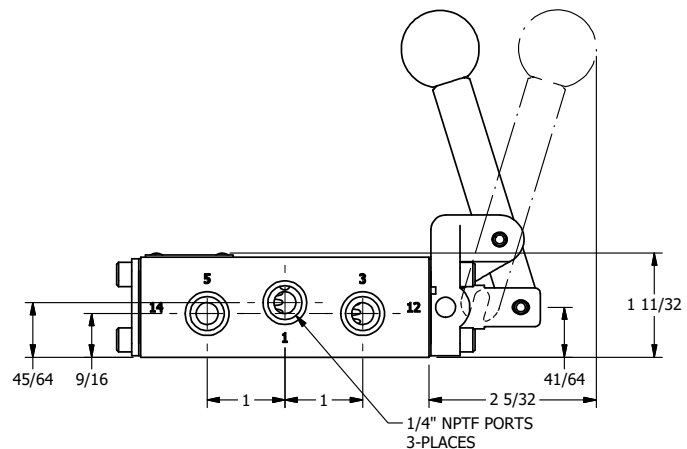

4

3

2

1

Ø.257 THRU HOLE  
WHEN IN POSITION SHOWN

**AAA**  
PRODUCTS  
INTERNATIONAL  
7114 Harry Hines Blvd  
Dallas, TX 75235

TITLE: 1/4" NAMUR, LEVER, 2 POS,  
FRICTION POS, LEVER RTRN,  
RED KNOB, LOCKOUT C

DRAWING NO.:  
DIM\_NHE2JLO

THE INFORMATION CONTAINED WITHIN THIS DOCUMENT IS PROPRIETARY TO AAA PRODUCTS AND MAY NOT BE DISCLOSED WITHOUT PRIOR WRITTEN CONSENT

4

3

2

1

B

B