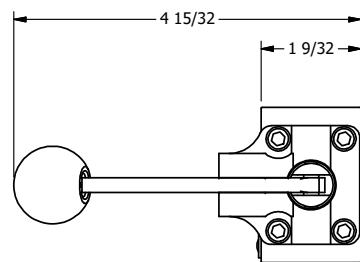

4

3

2

1

Ø.257 THRU HOLE  
WHEN IN POSITION SHOWN

**AAA**  
PRODUCTS  
INTERNATIONAL  
7114 Harry Hines Blvd  
Dallas, TX 75235

TITLE: 1/4" NAMUR, LEVER, 2 POS,  
FRICTION POS, LEVER RTRN,  
RED KNOB, LOCKOUT C

DRAWING NO.:  
DIM\_NHE2JLO

THE INFORMATION CONTAINED WITHIN THIS DOCUMENT IS PROPRIETARY TO AAA PRODUCTS AND MAY NOT BE DISCLOSED WITHOUT PRIOR WRITTEN CONSENT

4

3

2

1

B

B