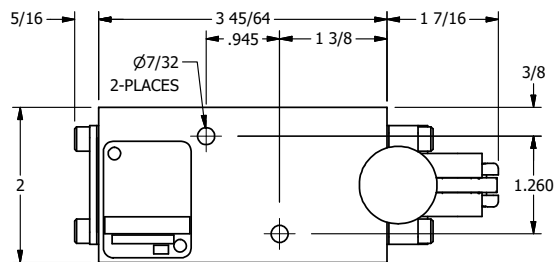

4

3

2

1

Ø.257 THRU HOLE  
WHEN IN POSITION SHOWN

**AAA**  
PRODUCTS  
INTERNATIONAL  
7114 Harry Hines Blvd  
Dallas, TX 75235

TITLE: 1/4" NAMUR, LEVER, 2 POS,  
FRICTION POS, LEVER RTRN,  
RED KNOB, LOCKOUT C

DRAWING NO.:  
DIM\_NHE2JLO

THE INFORMATION CONTAINED WITHIN THIS DOCUMENT IS PROPRIETARY TO AAA PRODUCTS AND MAY NOT BE DISCLOSED WITHOUT PRIOR WRITTEN CONSENT

4

3

2

1

B

B