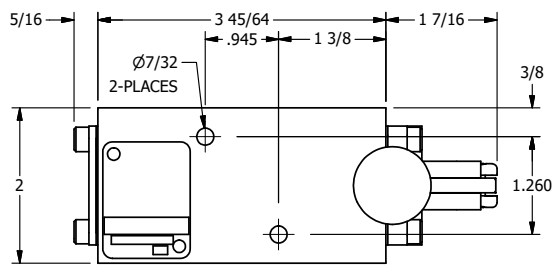

4

3

2

1

Ø.257 THRU HOLE
WHEN IN POSITION SHOWN

AAA
PRODUCTS
INTERNATIONAL
7114 Harry Hines Blvd
Dallas, TX 75235

TITLE: 1/4" NAMUR, LEVER, 2 POS,
FRICTION POS, LEVER RTRN,
HVY DTY, LOCKOUT C

DRAWING NO.:
DIM_NHE2HLO