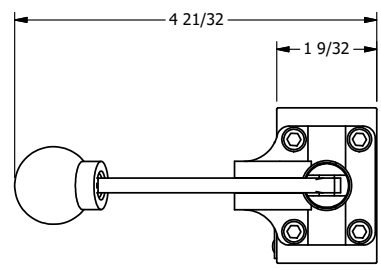

4

3

2

1

Ø.257 THRU HOLE
WHEN IN POSITION SHOWN

AAA
PRODUCTS
INTERNATIONAL
7114 Harry Hines Blvd
Dallas, TX 75235

TITLE: 1/4" NAMUR, LEVER, 2 POS,
FRICTION POS, LEVER RTRN,
HVY DTY, LOCKOUT C

DRAWING NO.:
DIM_NHE2HLO