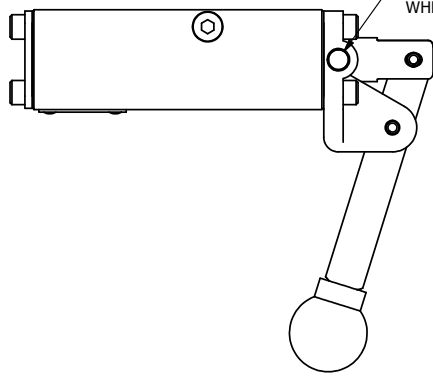

4

3

2

1

Ø.257 THRU HOLE
WHEN IN POSITION SHOWN

AAA
PRODUCTS
INTERNATIONAL
7114 Harry Hines Blvd
Dallas, TX 75235

TITLE: 1/4" NAMUR, LEVER, 2 POS,
FRICTION POS, LEVER RTRN,
HVY DTY, LOCKOUT C

DRAWING NO.:
DIM_NHE2HLO