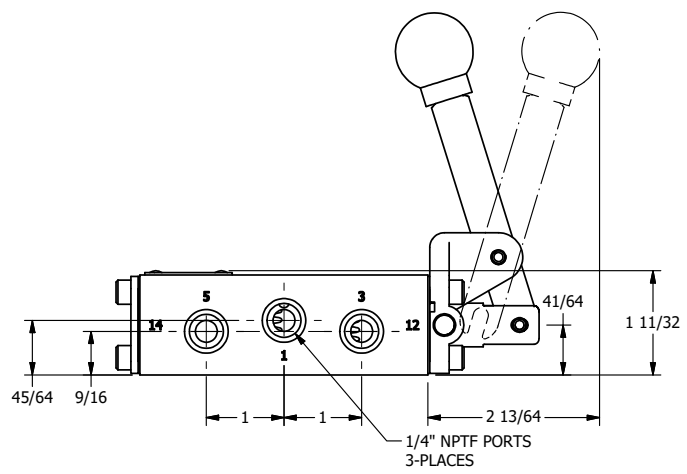

4

3

2

1

Ø.257 THRU HOLE
WHEN IN POSITION SHOWN

AAA
PRODUCTS
INTERNATIONAL
7114 Harry Hines Blvd
Dallas, TX 75235

TITLE: 1/4" NAMUR, LEVER, 2 POS,
FRICTION POS, LEVER RTRN,
HVY DTY, LOCKOUT C

DRAWING NO.:
DIM_NHE2HLO