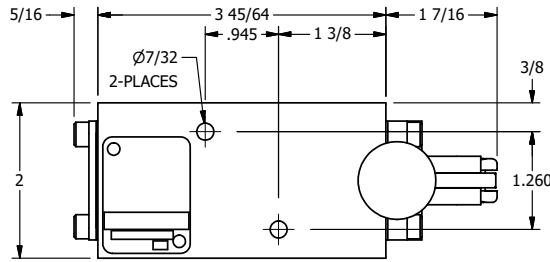

4

3

2

1

Ø.257 THRU HOLE
WHEN IN POSITION SHOWN

AAA
PRODUCTS
INTERNATIONAL
7114 Harry Hines Blvd
Dallas, TX 75235

TITLE: 1/4" NAMUR, LEVER, 2 POS,
FRCTN POS, LVR RTRN, HVY DTY,
RED KNOB, LOCKOUT C

DRAWING NO.:
DIM_NHE2HJLO