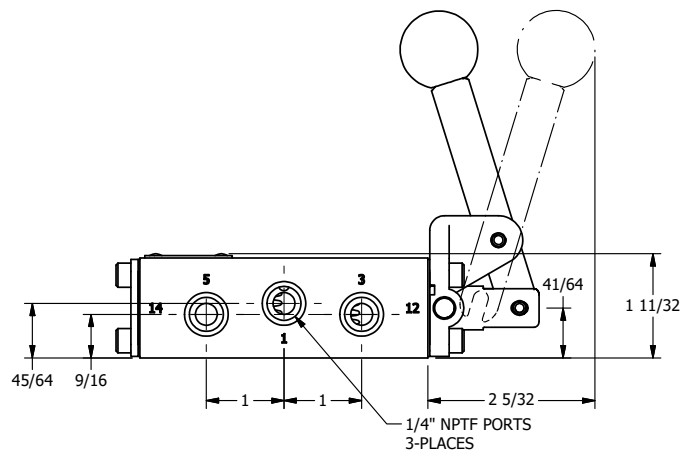

4

3

2

1

Ø.257 THRU HOLE
WHEN IN POSITION SHOWN

AAA
PRODUCTS
INTERNATIONAL
7114 Harry Hines Blvd
Dallas, TX 75235

TITLE: 1/4" NAMUR, LEVER, 2 POS,
FRCTN POS, LVR RTRN, HVY DTY,
RED KNOB, LOCKOUT C

DRAWING NO.:
DIM_NHE2HJLO