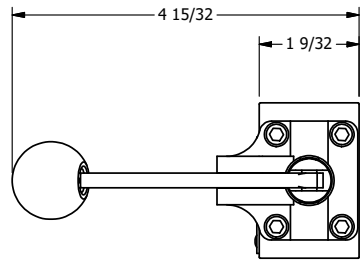

4

3

2

1

Ø.257 THRU HOLE
WHEN IN POSITION SHOWN

AAA
PRODUCTS
INTERNATIONAL
7114 Harry Hines Blvd
Dallas, TX 75235

TITLE: 1/4" NAMUR, LEVER, 2 POS,
FRCTN POS, LVR RTRN, HVY DTY,
RED KNOB, LOCKOUT C

DRAWING NO.:
DIM_NHE2HJLO