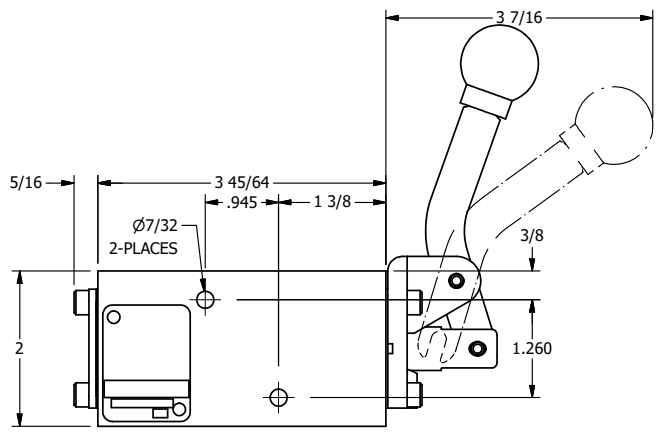

4 3 2 1

B

B

A

A

4 3 2 1

AAA
PRODUCTS
INTERNATIONAL
7114 Harry Hines Blvd
Dallas, TX 75235

TITLE: 1/4" NAMUR, LEVER, 2 POS,
FRICTION POS, LEVER RTRN,
CRVD LVR, 90D LEVER

DRAWING NO.:
DIM_NHE2CR

THE INFORMATION CONTAINED WITHIN THIS DOCUMENT IS PROPRIETARY TO AAA PRODUCTS AND MAY NOT BE DISCLOSED WITHOUT PRIOR WRITTEN CONSENT