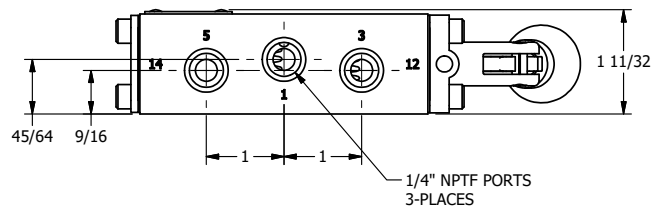

4 3 2 1

B

B

A

A

4 3 2 1

AAA
PRODUCTS
INTERNATIONAL
7114 Harry Hines Blvd
Dallas, TX 75235

TITLE: 1/4" NAMUR, LEVER, 2 POS,
FRICTION POS, LEVER RTRN,
CRVD LVR, 90D LEVER

DRAWING NO.:
DIM_NHE2CR

THE INFORMATION CONTAINED WITHIN THIS DOCUMENT IS PROPRIETARY TO AAA PRODUCTS AND MAY NOT BE DISCLOSED WITHOUT PRIOR WRITTEN CONSENT