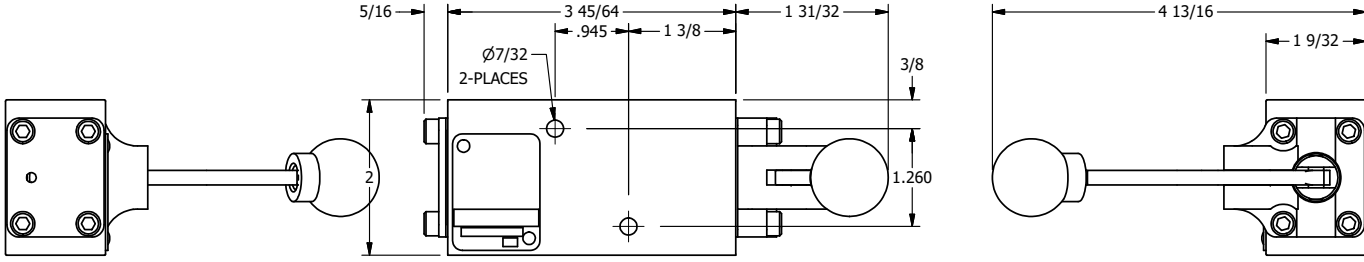

4

3

2

1

**AAA**  
PRODUCTS  
INTERNATIONAL

**AAA PRODUCTS  
INTERNATIONAL**  
7114 Harry Hines Blvd  
Dallas, TX 75235

TITLE: 1/4" NAMUR, LEVER, 2 POS,  
FRICTION POS, LEVER RTRN,  
CRVD LVR, LOCKOUT C

DRAWING NO.:  
DIM\_NHE2CLO