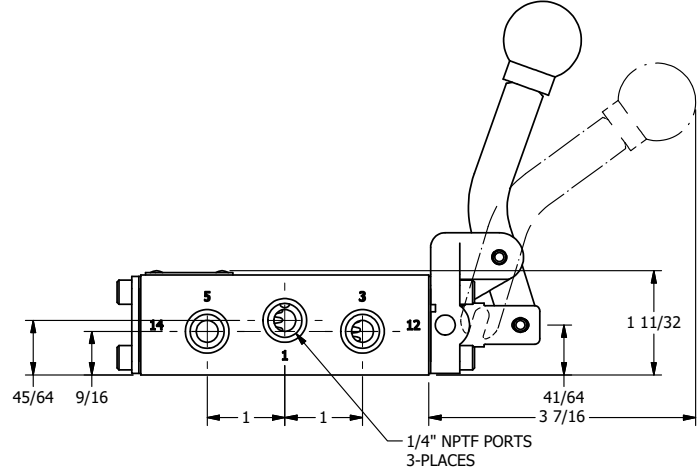

4

3

2

1

**AAA**  
PRODUCTS  
INTERNATIONAL

**AAA PRODUCTS  
INTERNATIONAL**  
7114 Harry Hines Blvd  
Dallas, TX 75235

TITLE: 1/4" NAMUR, LEVER, 2 POS,  
FRICTION POS, LEVER RTRN,  
CRVD LVR, LOCKOUT C

DRAWING NO.:  
DIM\_NHE2CLO