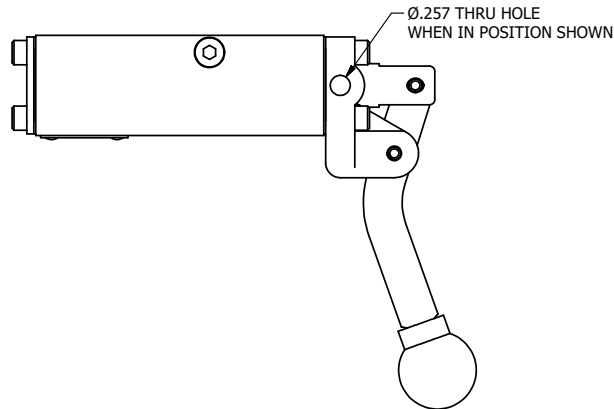

4

3

2

1

**AAA**  
PRODUCTS  
INTERNATIONAL

**AAA PRODUCTS  
INTERNATIONAL**  
7114 Harry Hines Blvd  
Dallas, TX 75235

TITLE: 1/4" NAMUR, LEVER, 2 POS,  
FRICTION POS, LEVER RTRN,  
CRVD LVR, LOCKOUT C

DRAWING NO.:  
DIM\_NHE2CLO