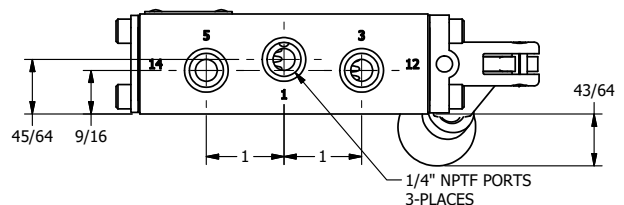

**AAA**  
PRODUCTS  
INTERNATIONAL

**AAA PRODUCTS  
INTERNATIONAL**  
7114 Harry Hines Blvd  
Dallas, TX 75235

TITLE: 1/4" NAMUR, LEVER, 2 POS,  
FRICTION POS, LEVER RTRN,  
LVR BENT RGHT, 90D LEVER

DRAWING NO.:  
DIM\_NHE2BRR