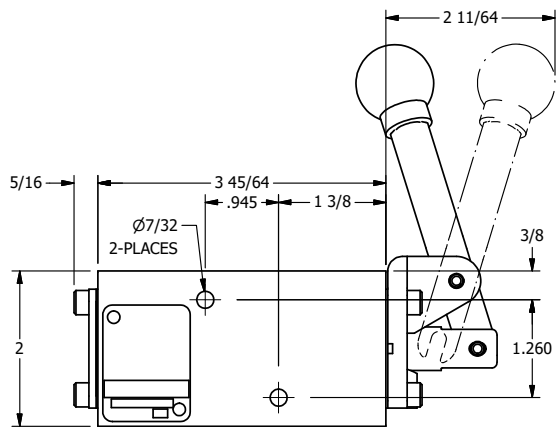

4

3

2

1

B

B

A

A

**AAA**  
PRODUCTS  
INTERNATIONAL

**AAA PRODUCTS  
INTERNATIONAL**  
7114 Harry Hines Blvd  
Dallas, TX 75235

TITLE: 1/4" NAMUR, LEVER, 2 POS,  
FRICTION POS, LEVER RTRN,  
LVR BENT RGHT, 90D LEVER

DRAWING NO.:  
DIM\_NHE2BRR