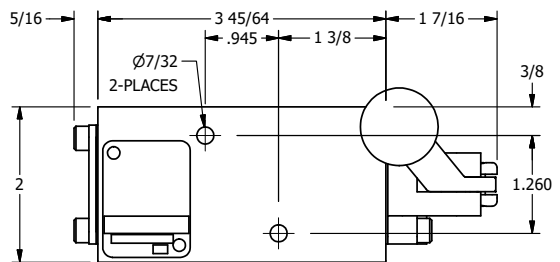

4

3

2

1

B

B

A

A

AAA
PRODUCTS
INTERNATIONAL

AAA PRODUCTS INTERNATIONAL
7114 Harry Hines Blvd
Dallas, TX 75235

TITLE: 1/4" NAMUR, LEVER, 2 POS,
FRICTION POS, LEVER RTRN,
LVR BNT RGHT, RED KNOB, LOCKOUT C

DRAWING NO.:
DIM_NHE2BRJLO

4

3

2

1

THE INFORMATION CONTAINED WITHIN THIS DOCUMENT IS PROPRIETARY TO AAA PRODUCTS AND MAY NOT BE DISCLOSED WITHOUT PRIOR WRITTEN CONSENT