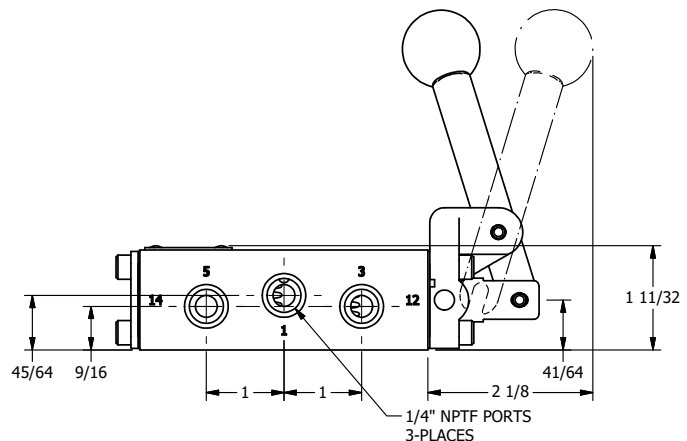

**AAA**  
PRODUCTS  
INTERNATIONAL

**AAA PRODUCTS INTERNATIONAL**  
7114 Harry Hines Blvd  
Dallas, TX 75235

TITLE: 1/4" NAMUR, LEVER, 2 POS,  
FRICTION POS, LEVER RTRN,  
LVR BNT RGHT, RED KNOB, LOCKOUT C