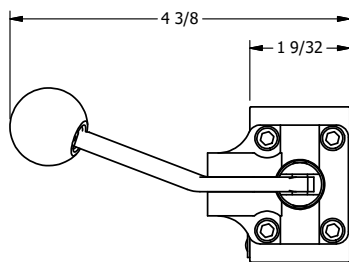

4

3

2

1

B

B

A

A

**AAA**  
PRODUCTS  
INTERNATIONAL

**AAA PRODUCTS INTERNATIONAL**  
7114 Harry Hines Blvd  
Dallas, TX 75235

TITLE: 1/4" NAMUR, LEVER, 2 POS,  
FRICTION POS, LEVER RTRN,  
LVR BNT RGHT, RED KNOB, LOCKOUT C

DRAWING NO.:  
DIM\_NHE2BRJLO

4

3

2

1

THE INFORMATION CONTAINED WITHIN THIS DOCUMENT IS PROPRIETARY TO AAA PRODUCTS AND MAY NOT BE DISCLOSED WITHOUT PRIOR WRITTEN CONSENT