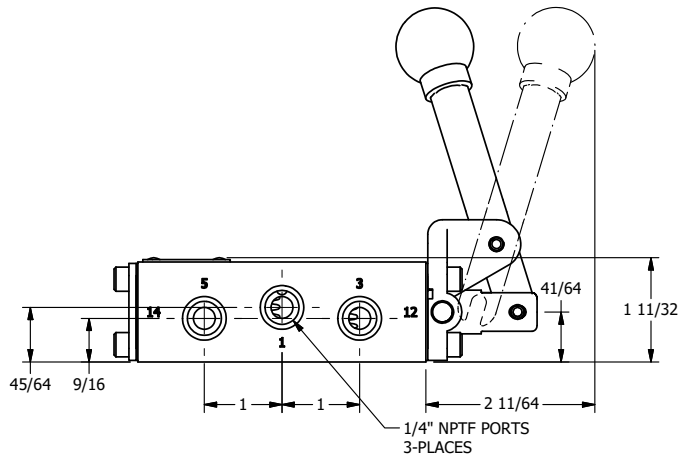

4

3

2

1

Ø.257 THRU HOLE  
WHEN IN POSITION SHOWN

**AAA**  
PRODUCTS  
INTERNATIONAL  
7114 Harry Hines Blvd  
Dallas, TX 75235

TITLE: 1/4" NAMUR, LEVER, 2 POS,  
FRICTION POS, LEVER RTRN,  
LVR BNT RGT, HVY DTY, LOCKOUT C

DRAWING NO.:  
DIM\_NHE2BRHLO

THE INFORMATION CONTAINED WITHIN THIS DOCUMENT IS PROPRIETARY TO AAA PRODUCTS AND MAY NOT BE DISCLOSED WITHOUT PRIOR WRITTEN CONSENT

4

3

2

1

B

B