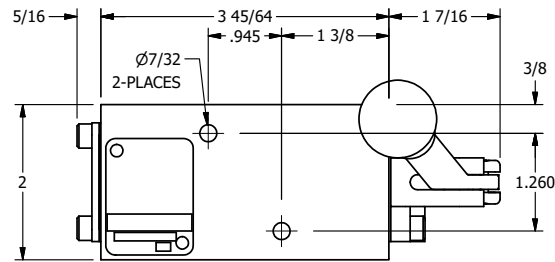

4

3

2

1

Ø.257 THRU HOLE  
WHEN IN POSITION SHOWN

**AAA**  
PRODUCTS  
INTERNATIONAL  
7114 Harry Hines Blvd  
Dallas, TX 75235

TITLE: 1/4" NAMUR, LEVER, 2 POS,  
FRICTION POS, LEVER RTRN,  
LVR BNT RGT, HVY DTY, LOCKOUT C

DRAWING NO.:  
DIM\_NHE2BRHLO

THE INFORMATION CONTAINED WITHIN THIS DOCUMENT IS PROPRIETARY TO AAA PRODUCTS AND MAY NOT BE DISCLOSED WITHOUT PRIOR WRITTEN CONSENT

4

3

2

1

B

B