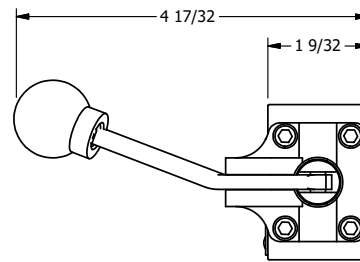

4

3

2

1

Ø.257 THRU HOLE  
WHEN IN POSITION SHOWN

**AAA**  
PRODUCTS  
INTERNATIONAL  
7114 Harry Hines Blvd  
Dallas, TX 75235

TITLE: 1/4" NAMUR, LEVER, 2 POS,  
FRICTION POS, LEVER RTRN,  
LVR BNT RGT, HVY DTY, LOCKOUT C

DRAWING NO.:  
DIM\_NHE2BRHLO

THE INFORMATION CONTAINED WITHIN THIS DOCUMENT IS PROPRIETARY TO AAA PRODUCTS AND MAY NOT BE DISCLOSED WITHOUT PRIOR WRITTEN CONSENT

4

3

2

1

B

B