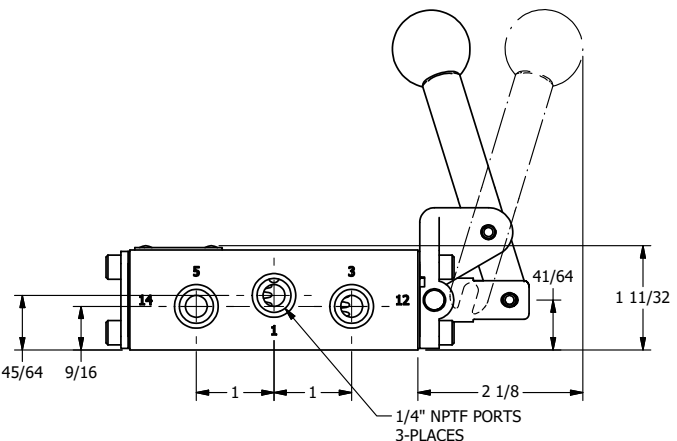

4

3

2

1

Ø.257 THRU HOLE
WHEN IN POSITION SHOWN

AAA
PRODUCTS
INTERNATIONAL
7114 Harry Hines Blvd
Dallas, TX 75235

TITLE: 1/4" NAMUR, LEVER, 2 POS,
FRCTN POS, LVR RTRN, LVR BNT RGHT,
HVY DTY, RED KNOB, LOCKOUT C

DRAWING NO.:
DIM_NHE2BRHJLO

THE INFORMATION CONTAINED WITHIN THIS DOCUMENT IS PROPRIETARY TO AAA PRODUCTS AND MAY NOT BE DISCLOSED WITHOUT PRIOR WRITTEN CONSENT

4

3

2

1

B

B