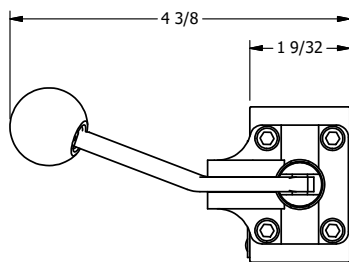

4

3

2

1

Ø.257 THRU HOLE
WHEN IN POSITION SHOWN

AAA
PRODUCTS
INTERNATIONAL
7114 Harry Hines Blvd
Dallas, TX 75235

TITLE: 1/4" NAMUR, LEVER, 2 POS,
FRCTN POS, LVR RTRN, LVR BNT RGHT,
HVY DTY, RED KNOB, LOCKOUT C

DRAWING NO.:
DIM_NHE2BRHJLO

THE INFORMATION CONTAINED WITHIN THIS DOCUMENT IS PROPRIETARY TO AAA PRODUCTS AND MAY NOT BE DISCLOSED WITHOUT PRIOR WRITTEN CONSENT

4

3

2

1

B

B