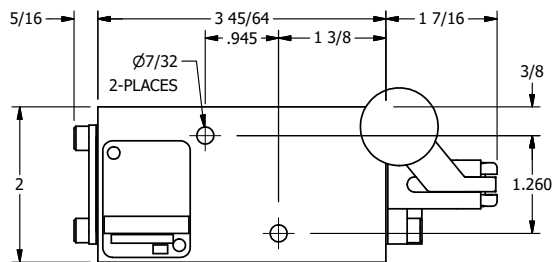

4

3

2

1

Ø.257 THRU HOLE
WHEN IN POSITION SHOWN

AAA
PRODUCTS
INTERNATIONAL
7114 Harry Hines Blvd
Dallas, TX 75235

TITLE: 1/4" NAMUR, LEVER, 2 POS,
FRCTN POS, LVR RTRN, LVR BNT RGHT,
HVY DTY, RED KNOB, LOCKOUT C

DRAWING NO.:
DIM_NHE2BRHJLO

THE INFORMATION CONTAINED WITHIN THIS DOCUMENT IS PROPRIETARY TO AAA PRODUCTS AND MAY NOT BE DISCLOSED WITHOUT PRIOR WRITTEN CONSENT

4

3

2

1

B

B