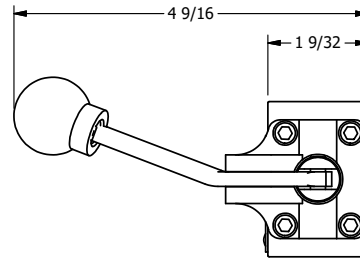

4

3

2

1

B

B

A

A

**AAA**  
PRODUCTS  
INTERNATIONAL

**AAA PRODUCTS  
INTERNATIONAL**  
7114 Harry Hines Blvd  
Dallas, TX 75235

TITLE: 1/4" NAMUR, LEVER, 2 POS,  
FRICTION POS, LVR BENT RIGHT  
HVY DUTY

DRAWING NO.:  
DIM\_NHE2BRH