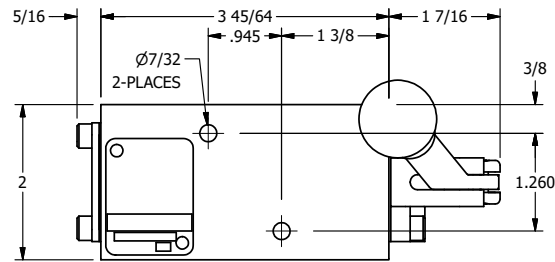

4

3

2

1

B

B

A

A

AAA
PRODUCTS
INTERNATIONAL

**AAA PRODUCTS
INTERNATIONAL**
7114 Harry Hines Blvd
Dallas, TX 75235

TITLE: 1/4" NAMUR, LEVER, 2 POS,
FRICTION POS, LVR BENT RIGHT
HVY DUTY

DRAWING NO.:
DIM_NHE2BRH

4

3

2

1

A

A

THE INFORMATION CONTAINED WITHIN THIS DOCUMENT IS PROPRIETARY TO AAA PRODUCTS AND MAY NOT BE DISCLOSED WITHOUT PRIOR WRITTEN CONSENT