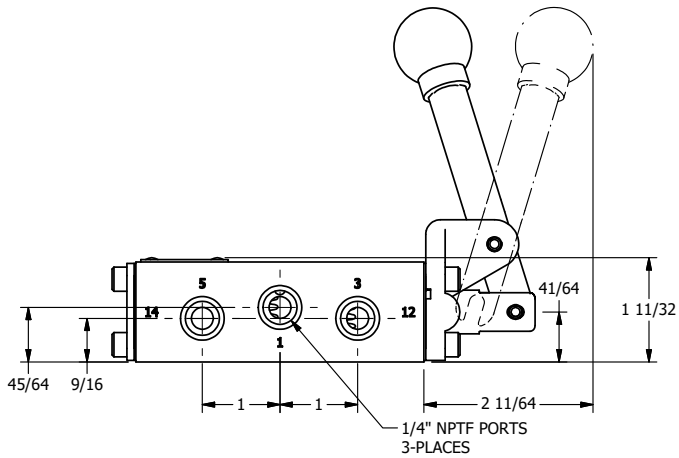

**AAA**  
PRODUCTS  
INTERNATIONAL

**AAA PRODUCTS  
INTERNATIONAL**  
7114 Harry Hines Blvd  
Dallas, TX 75235

TITLE: 1/4" NAMUR, LEVER, 2 POS,  
FRICTION POS, LVR BENT RIGHT  
HVY DUTY

DRAWING NO.:  
DIM\_NHE2BRH